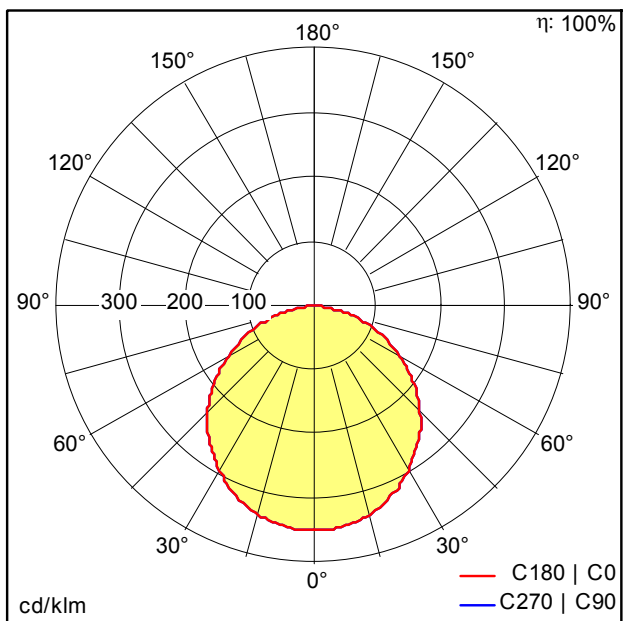

LED ceiling-recessed luminaire

Uniform light surface. Product height of only 12 mm: fits various ceiling types. Replaces conventional downlights with 1 x 18 W CFL and offers up to 50 % energy saving. External connector box for easy and quick installation. E3 emergency kit available as accessory.

Body: Aluminum, white finish (RAL9003)

Diffuser: Polystyrol

Weight: 0.20 kg

TE_ZOE_F_120.jpg

TE_ZOEL_M_120mm.wmf

Light Distribution

STD - standard

TE_ZOE_LED_DL_110_600_840.ltd

- Light Source: LED
- Luminaire luminous flux*: 601 lm
- Luminaire efficacy*: 75 lm/W
- Colour Rendering Index min.: 80
- Correlated colour temperature*: 4000 Kelvin
- Chromaticity tolerance (initial MacAdam)*: 4
- Rated median useful life*: 35000h L70 at 25°C
- Ballast: 1x LED_Con
- Luminaire input power*: 8 W Power factor = 0.7
- Dimming: Fixed output