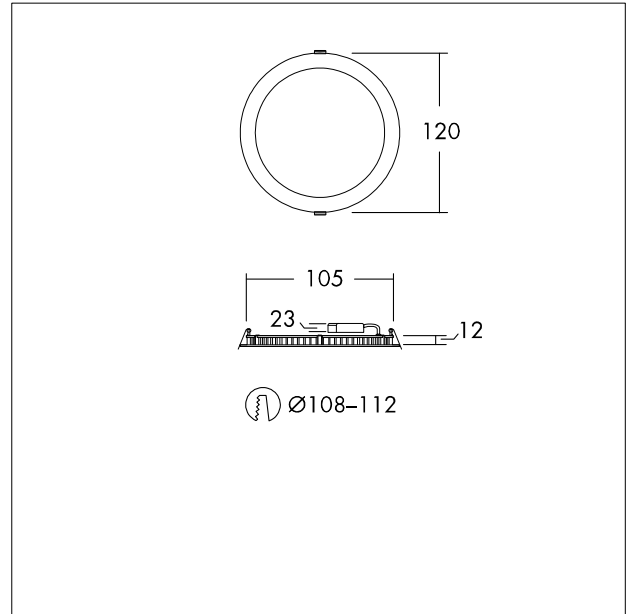

LED ceiling-recessed luminaire

Uniform light surface. Product height of only 12 mm: fits various ceiling types. Replaces conventional downlights with 1 x 18 W CFL and offers up to 50 % energy saving. External connector box for easy and quick installation. E3 emergency kit available as accessory.

Body: Aluminum, white finish (RAL9003)

Diffuser: Polystyrol

Weight: 0.20 kg

TE_ZOE_F_120.jpg

TE_ZOEL_M_120mm.wmf

Light Distribution

STD - standard

TE_ZOE_LED_DL_110_600_840.ltd

- Light Source: LED
- Luminaire luminous flux*: 601 lm
- Luminaire efficacy*: 75 lm/W
- Colour Rendering Index min.: 80
- Correlated colour temperature*: 4000 Kelvin
- Chromaticity tolerance (initial MacAdam)*: 4
- Rated median useful life*: 35000h L70 at 25°C
- Ballast: 1x LED_Con
- Luminaire input power*: 8 W Power factor = 0.7
- Dimming: Fixed output