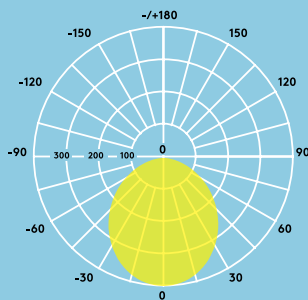

Lighting distribution

Monty alias Moduline 3200lm

cd/klm ULOR: 0% DLOR: 100% LOR: 100%

100lm/W

Ordering guide

Description	Wt (Kg)	SAP Code
Monty Moduline LED II 606 3200lm HF L830	3.0	22662551
Monty Moduline LED II 606 3200lm HF L840	3.0	22662560
Emergency version		
Monty Moduline LED II 606 3200lm HF L840 E3	3.4	22170104

830–3000K, 840–4000K

*These kits are not suitable with emergency luminaires

Installation/Mounting

- Suitable for recessed lay-in installation of standard exposed T-grid ceilings.
- Electrical connection via piano key terminal block behind quick access hatch.

Material/Finish

Body: White painted steel

Diffuser: Opal PS

Specification

- Class I electrical
- IP20
- IK02