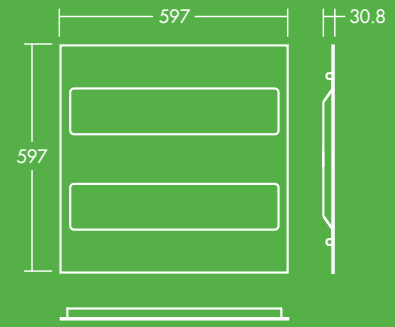

Lighting distribution

Monty alias Moduline 3200lm

cd/klm ULOR: 0% DLOR: 100% LOR: 100%

100lm/W

Ordering guide

Description	Wt (Kg)	SAP Code
Monty Moduline LED II 606 3200lm HF L830	3.0	22662551
Monty Moduline LED II 606 3200lm HF L840	3.0	22662560
Emergency version		
Monty Moduline LED II 606 3200lm HF L840 E3	3.4	22170104

830–3000K, 840–4000K

*These kits are not suitable with emergency luminaires

Installation/Mounting

- Suitable for recessed lay-in installation of standard exposed T-grid ceilings.
- Electrical connection via piano key terminal block behind quick access hatch.

Material/Finish

Body: White painted steel

Diffuser: Opal PS

Specification

- Class I electrical
- IP20
- IK02