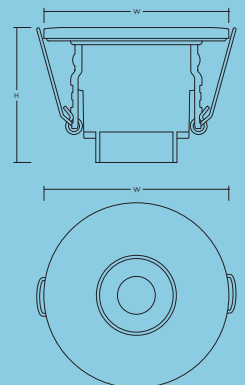

- VARIO Feature (Colour Temperature Switch): The ability to choose your colour temperature on site with the flick of a switch
- 90/60/30 min fire-rated downlight
- Direct replacement of 35W halogen fire-rated downlights
- Integrated design of the housing includes driver and connection unit with an IP65 rating from below
- Product height of only 64 mm: fits various ceiling types
- Can be covered with insulation material
- Strain relief integrated into the connector unit to prevent installation errors
- Safe and quick push-in connection with loop-in loop-out
- Suitable for use with phase-cut dimmer switches. trailing and leading-edge dimmers
- Supplied with a white trim (Brushed Nickel metal trim available as optional extra)

| | W | H |
|--------|----|----|
| SYLVIE | 88 | 64 |

Dimensions (mm)

Specification

| | |
|-------------------------------|---------------------------------------|
| Electrical class | II |
| Ambient operating temperature | -10 to +40 °C |
| IP | IP65 (room side) IP20 (from above) |
| IK | 03 |
| Driver | Integrated, dimmable |

Installation / Mounting

| | |
|--------------|---|
| Mounting | Recessed installation into ceilings with 3 - 35 mm thickness 6-pole push-in connector, 6x1.5 mm ² , enabling loop-in loop-out |
| Installation | Cutout Ø 68 mm |

Material / Finish

| | |
|------------|---|
| Body | Aluminium, PC |
| Diffuser | PC |
| Bezel trim | ABS (supplied by default); aluminium as option |

Light source information

| | |
|---------------------------|-------------------------------|
| Colour temperature switch | VARIO 3000 - 3500 - 4000K |
| Lumen output | 550lm (6W) |
| Beam angle | 60° |
| Efficiency | up to 95 lm/W |
| Lifetime | 50 000 hours (@L70, Ta 25 °C) |
| MacAdam (Initial) | 5 |