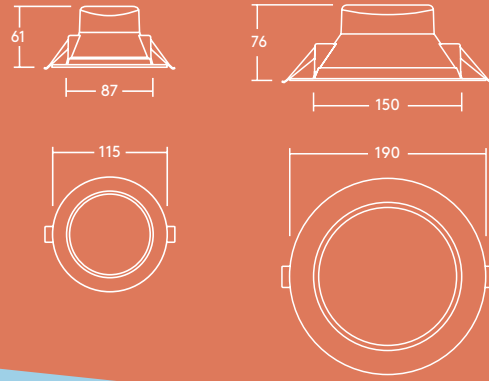

Sharon Vario

LED Downlight

Reliable and adaptable,
Sharon Vario is perfectly
suited to everyday needs

- A compact recessed LED downlight with switchable light colour: choose between warm white (3000K), cool white (4000K) and daylight (5700K) to suit application use
- Beam angle 95°
- High colour rendering and uniform light surface with no shadowing
- Integrated electronic dimmable LED driver suitable with trailing edge and universal dimmers*
- Two sizes available: 8 W with 90 - 95 mm cut-out and 16 W with 160 - 170 mm cut-out

Ideal for ...

Corridors

Reception
areas

Offices and
meeting rooms

Schools and
universities

IC-4

Lighting distribution

100lm/W

**Sharon Vario 800lm
4000K**

cd/klm ULOR: 0 %
DLOR: 100 %
LOR: 100 %

100lm/W

**Sharon Vario 1600lm
4000K**

cd/klm ULOR: 0 %
DLOR: 100 %
LOR: 100 %

Ordering guide

Description	Wt (kg)	SAP Code
SHARON VAR LED 90 800 830/40/57 DIM FP	0.25	96649647
SHARON VAR LED 160 1600 830/40/57 DIM FP	0.50	96649648

Installation/Mounting

- Sharon Vario LED can be installed into a wide range of ceiling types of 2-20mm thickness

Material/Finish

Body and trim: Polymer, white