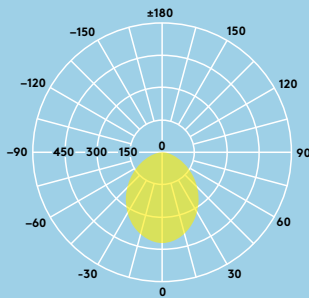

**Sharon Vario 800lm
4000K**

cd/klm ULOR: 0 %
DLOR: 100 %
LOR: 100 %

100lm/W

**Sharon Vario 1600lm
4000K**

cd/klm ULOR: 0 %
DLOR: 100 %
LOR: 100 %

Ordering guide

Description	Wt (kg)	SAP Code
SHARON VAR LED 90 800 830/40/57 DIM FP	0.25	96649647
SHARON VAR LED 160 1600 830/40/57 DIM FP	0.50	96649648

Light source information

- Lifetime 40 000 hours (L70, Ta 25°C)
- 3000K: 700lm (8W) and 1485lm (16W)
- 4000K: 800lm (8W) and 1691lm (16W)
- 5700K: 735lm (8W) and 1530lm (16W)
- CRI 80

Specification

- Class II electrical
- IP54 (from below), IP40 (from above)
- IK02
- Insulation Coverable Luminaire (IC-4)