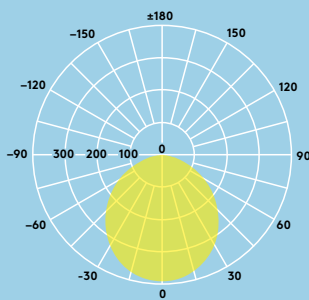

**Sharon Vario 800lm
4000K**

cd/klm ULOR: 0 %
DLOR: 100 %
LOR: 100 %

100lm/W

**Sharon Vario 1600lm
4000K**

cd/klm ULOR: 0 %
DLOR: 100 %
LOR: 100 %

Ordering guide

Description	Wt (kg)	SAP Code
SHARON VAR LED 90 800 830/40/57 DIM FP	0.25	96649647
SHARON VAR LED 160 1600 830/40/57 DIM FP	0.50	96649648

Light source information

- Lifetime 40 000 hours (L70, Ta 25°C)
- 3000K: 700lm (8W) and 1485lm (16W)
- 4000K: 800lm (8W) and 1691lm (16W)
- 5700K: 735lm (8W) and 1530lm (16W)
- CRI 80

Specification

- Class II electrical
- IP54 (from below), IP40 (from above)
- IK02
- Insulation Coverable Luminaire (IC-4)