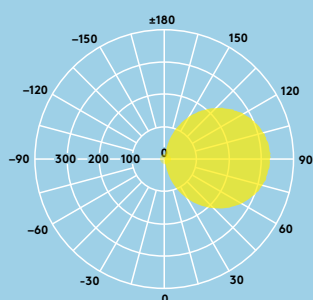

Lighting distribution

Lara 1200lm

cd/klm ULOR: 50% DLOR: 50% LOR: 100%

Installation/Mounting

- Suitable for wall or ceiling mounting
- Quick and easy installation
- Suitable for BESA fixing

Material/Finish

Body: Polycarbonate
Diffuser: Polycarbonate

Specification

- Class II electrical
- IP65
- IK08
- ENEC certified driver

Presence sensor

Lara's microwave sensor option will ensure that light is only delivered when needed. The motion detection range and time duration is fully adjustable, with the additional benefit of a daylight sensor for illuminance levels between 2 and 50 lux.

Ordering guide

Description	Wt (kg)	WH	BLK	SIL
LARA LED 300 1200 840	1.07	96666105	96666106	
LARA LED 300 1200 840 E2	1.2	96648321	96648322	
LARA LED 330 2000 840	1.2	96629752		
LARA LED 330 2000 840 MWS	1.2	96629754		
LARA LED 330 2000 840 MWS E2	1.4	96648763		

Accessories

LARA BEZEL TRIM LARGE 300	0.2	96666122	96666124	96630073
LARA BEZEL TRIM X-LARGE 330	0.3	96630071		96630072
LARA EYELID TRIM LARGE 300	0.3		96666126	
LARA EYELID GRILLE TRIM LARGE 300	0.3		96666128	

MWS: Microwave presence sensor

BLK: black; WH: white; SIL: silver

E2: 2 hour maintained LED emergency luminaire.