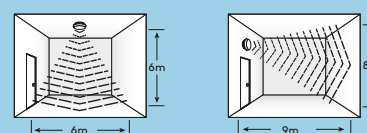

MWS Sensor Range

at 100% sensitivity

Controlability

📶 Sensitivity	10%, 30%, 50%, 75%, 100%
🕒 Time	5s, 30s, 1min, 5min, 10min, 20min, 30min
☀️ lux	2lux, 5lux, 20lux, 50lux, disable