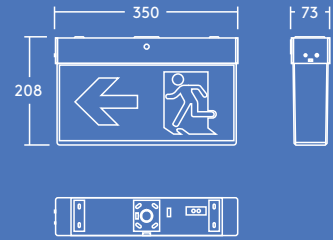

Eric

LED Exit Luminaire

Easy to install and energy efficient, Eric is a versatile emergency exit luminaire

- Energy efficient LED with reliable lithium iron phosphate battery
- Low 3W standby power consumption
- One Box Solution – for surface ceiling/wall mounting and comes with a full set of pictograms for single or double sided installations
- Easy installation: Large terminal block and cable entry
- 24m viewing distance
- Luminaire 5 year warranty
- Battery 3 year warranty
- Complies to AS/NZS 2293

Low 3W
standby power
consumption

350 x 73 x
208 mm

50 000 hours
lifetime

3 hour
emergency
duration

24 m viewing
distance

Ideal for...

Offices and
meeting rooms

Stairwells

Circulation Corridors

Reception areas

Storage facilities

Public entrance areas

Ordering guide

Description	Wt (kg)	SAP Code
ERIC LED EXIT 24M E2M	1.15	96294618

Light source information

- Lifetime 50 000 hours
- 3W LEDs

Installation/Mounting

- Surface mounting on ceiling or wall
- Suitable for single and double sided viewing

Material/Finish

Body: Polycarbonate
Diffuser: Polycarbonate

Specification

- Class II electrical
- Maintained, manual test switch
- AS/NZS 2293
- 24m viewing distance
- C0 - D12.5, C90 - D8 spacing classification