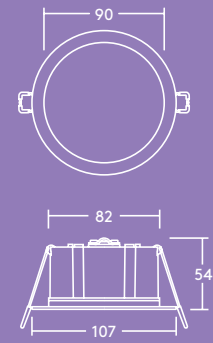

### Ideal for ...

Corridors

Reception areas

Offices and meeting rooms

Schools and universities

IC-4

## Lighting distribution

85 lm/W

## Light source information

- Lifetime 30 000 hours (L70, Ta 25 °C)
- 3000K: 800lm (10W), 80lm/W
- 4200K: 945lm (10W), 94.5lm/W
- 5700K: 890lm (10W), 89lm/W
- CRI 80