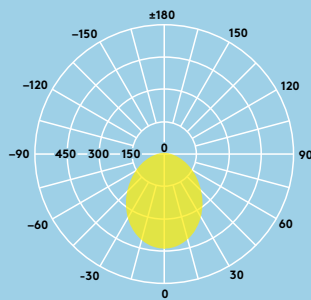

Ideal for...

Corridors

Reception areas

Offices and meeting rooms

Schools and universities

Light source information

- Lifetime 30 000 hours (L70, Ta 25 °C)
- 3000 K: 800lm (10 W), 80 lm/W
- 4200 K: 945lm (10 W), 94.5 lm/W
- 5700 K: 890lm (10 W), 89 lm/W
- CRI 80

IC-4

Lighting distribution

Chloe Vario 850 lm

cd/klm ULOR: 0 % DLOR: 100 % LOR: 100 %

85 lm/W

Ordering guide

Description	Wt (kg)	SAP Code
CHLOE VAR LED 90 800 830/42/57 DIM WH FP	0.55	96631233
CHLOE VAR TRIM WH FLAT	0.03	96631234
CHLOE VAR TRIM SR REBATED	0.05	96631235
CHLOE VAR TRIM SR FLAT	0.03	96631236
CHLOE VAR TRIM BK REBATED	0.05	96631237
CHLOE VAR TRIM BK FLAT	0.03	96631238