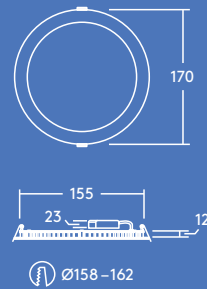

Ideal for...

Corridors

Reception areas

Offices and meeting rooms

Schools and universities

Light source information

- 600lm (8W), 900lm (12W), 1500lm (18W) and 2000lm (22W) up to 91lm/W
- Color temperatures: 4000K and 3000K
- 35000 hour rated life (@L70, Ta 25°C)
- CRI80
- MacAdam (initial): 4 step

Performance guide

1500 lumens – Corridor

Ceiling height (m)	Luminaire Spacings (m)	Lux Level Average (E _m)	Uniformity (U _o)	UGR
2.4	1.2	310 lux	0.71	25
	1.8	199 lux	0.71	25
	2.4	157 lux	0.73	25
	3.0	124 lux	0.66	25
	3.6	105 lux	0.73	25
2.7	1.2	274 lux	0.68	25
	1.8	183 lux	0.68	25
	2.4	138 lux	0.72	25
	3.0	114 lux	0.65	25
	3.6	97.1 lux	0.72	25
3.0	1.2	266 lux	0.70	25
	1.8	178 lux	0.70	25
	2.4	134 lux	0.71	25
	3.0	105 lux	0.66	25
	3.6	89.4 lux	0.72	25