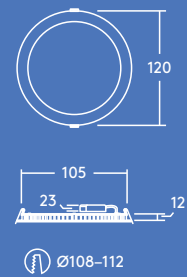

Available in
600, 900,
1500 and 2000
lumen versions

110, 160
and 210 mm
cut-outs

Save up to
50% energy
compared to
compact
fluorescent
downlights

IP44: splash
resistant
(from below)

35 000 hours
lifetime

3 h emergency
version
available

Ideal for...

Corridors

Reception areas

Offices and meeting rooms

Schools and universities

Light source information

- 600lm (8W), 900lm (12W), 1500lm (18W) and 2000lm (22W) up to 91lm/W
- Color temperatures: 4000K and 3000K
- 35000 hour rated life (@L70, Ta 25°C)
- CRI80
- MacAdam (initial): 4 step

Performance guide

1500 lumens – Corridor

Ceiling height (m)	Luminaire Spacings (m)	Lux Level Average (E _m)	Uniformity (U _o)	UGR
2.4	1.2	310 lux	0.71	25
	1.8	199 lux	0.71	25
	2.4	157 lux	0.73	25
	3.0	124 lux	0.66	25
	3.6	105 lux	0.73	25
2.7	1.2	274 lux	0.68	25
	1.8	183 lux	0.68	25
	2.4	138 lux	0.72	25
	3.0	114 lux	0.65	25
	3.6	97.1 lux	0.72	25
3.0	1.2	266 lux	0.70	25
	1.8	178 lux	0.70	25
	2.4	134 lux	0.71	25
	3.0	105 lux	0.66	25
	3.6	89.4 lux	0.72	25