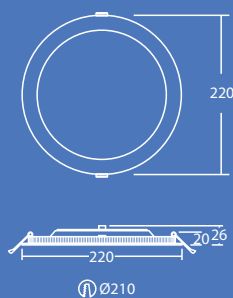

Zoe Vario

Slim LED Downlight

Meet Zoe Vario

Slim and adaptable,
Zoe is perfectly suited
to everyday needs

- Uniform light surface
- Product height of only 26 mm: fits various ceiling types
- Three colour temperatures in one product - simply select 3000 K (warm white), 3500 K or 4000 K (neutral white) to suit the application use
- Replaces conventional downlights with 1×18 W, 1×26 W and 2×18 W CFL and offers up to 50% energy saving
- Connector for tool-free wiring, also enabling loop-in loop-out
- Flat surface and IP44 rating make cleaning easy
- Suitable to use with the Just Emergency Plug&Play E3 KIT for 3 hours emergency operation (separately available)

Available in
700, 1000,
1600 and 2000
lumen versions

130, 170
and 210 mm
cut-outs

Save up to
50% energy
compared to
compact
fluorescent
downlights

IP44: splash
resistant
(from below)

50 000 hours
lifetime

Ø210

Ø170

Ø130

Performance guide

1600 lumens – Corridor

Ceiling height (m)	Luminaire Spacings (m)	Lux Level Average (E_m)	Uniformity (U_o)	UGR
2.4	1.2	331 lux	0.70	≤ 26.2
	1.8	210 lux	0.71	≤ 26.2
	2.4	166 lux	0.72	≤ 26.2
	3.0	131 lux	0.63	≤ 26.2
	3.6	112 lux	0.70	≤ 26.2
2.7	1.2	287 lux	0.67	≤ 25.9
	1.8	192 lux	0.68	≤ 25.9
	2.4	144 lux	0.70	≤ 25.9
	3.0	120 lux	0.65	≤ 25.9
	3.6	102 lux	0.72	≤ 25.9
3.0	1.2	280 lux	0.70	≤ 25.8
	1.8	187 lux	0.71	≤ 25.8
	2.4	140 lux	0.71	≤ 25.8
	3.0	111 lux	0.66	≤ 25.8
	3.6	94.3 lux	0.72	≤ 25.8