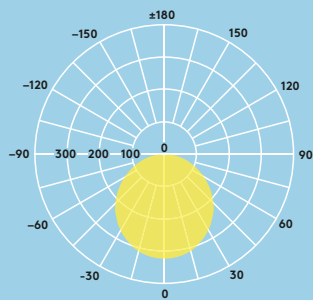

THORN
eco

1200 lm (14 W)
and 2000 lm
(20 W), up to
100 lm/W

Save up to
60% energy
compared with
CFL luminaires

50 000 hours
lifetime

Switchable
light colour:
3000 K and
4000 K

IK10 rated
impact
resistance

Sealed to IP66
for protected
exterior
applications

Ideal for...

Corridors

Public entrance
areas

Stairwells

Underpasses

Toilets and bathrooms

Light source information

- 1200 lm (14 W), 86 lm/W and 2000 lm (20 W), 100 lm/W
- Colour temperature switch 4000 K and 3000 K
- Life time 50 000 hours (@L70, Ta 25 °C)
- CRI 80
- MacAdam (initial): 6 step

Lighting distribution

Tom Vario 2000 lm

cd/klm ULOR: 5 % DLOR: 95 % LOR: 100 %

Ordering guide

Description	Wt (kg)	Cat. No.
TOM VARIO LED 300 2000 830/40 WH	0.75	TM2000ZWVK
TOM VARIO LED 300 2000 830/40 MWS WH	0.80	TM2000ZMWVK
TOM VARIO LED 300 1200 830/40 WH	0.75	TM1200ZWVK
TOM VARIO LED 300 1200 830/40 MWS WH	0.80	TM1200ZMWVK