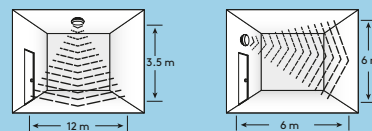

Sensor Range