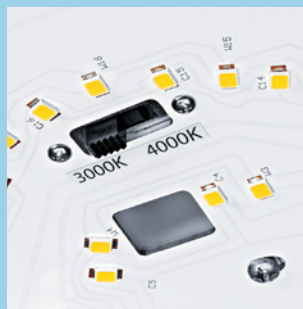

Specification

- Class II electrical
- IP66
- IK10
- Ambient operating temperature: -20 to +40 °C

Colour temperature switch