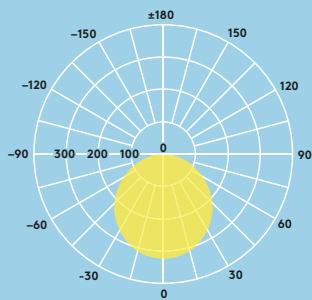

THORN
eco

1200 lm (14 W)
and 2000 lm
(20 W), up to
100 lm/W

Save up to
60% energy
compared with
CFL luminaires

50 000 hours
lifetime

Switchable
light colour:
3000 K and
4000 K

IK10 rated
impact
resistance

Sealed to IP66
for protected
exterior
applications

Ideal for...

Corridors

Public entrance
areas

Stairwells

Underpasses

Toilets and bathrooms

Light source information

- 1200 lm (14 W), 86 lm/W and 2000 lm (20 W), 100 lm/W
- Colour temperature switch 4000 K and 3000 K
- Life time 50 000 hours (@L70, Ta 25 °C)
- CRI 80
- MacAdam (initial): 6 step

Lighting distribution

Tom Vario 2000 lm

cd/klm ULOR: 5 % DLOR: 95 % LOR: 100 %

Ordering guide

Description	Wt (kg)	Cat. No.
TOM VARIO LED 300 2000 830/40 WH	0.75	TM2000ZWVK
TOM VARIO LED 300 2000 830/40 MWS WH	0.80	TM2000ZMWVK
TOM VARIO LED 300 1200 830/40 WH	0.75	TM1200ZWVK
TOM VARIO LED 300 1200 830/40 MWS WH	0.80	TM1200ZMWVK