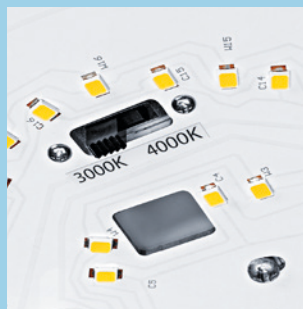

Specification

- Class II electrical
- IP66
- IK10
- Ambient operating temperature: -20 to +40 °C

Colour temperature switch

Controllability

📶 Sensitivity	20 %, 50 %, 75 %, 100 %
🕒 Time	10 s, 1 min, 5 min, 10 min, 15 min, 20 min, 25 min, 30 min
✳ lux	10 lux, 20 lux, 50 lux, 100 lux, 200 lux, 300 lux, 500 lux, disable