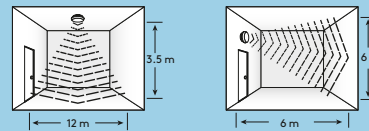

Sensor Range

at 100 % sensitivity

Controlability

Sensitivity	20 %, 50 %, 75 %, 100 %
Time	10s, 1min, 5min, 10min, 15min, 20min, 25min, 30min
lux	10lux, 20lux, 50lux, 100lux, 200lux, 300lux, 500lux, disable