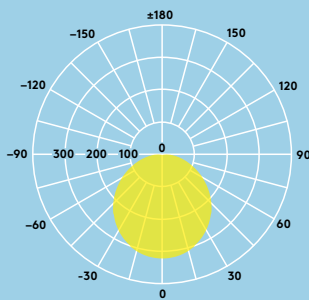

Lighting distribution

Tom Vario 2000lm
cd/klm ULOR: 5 %
DLOR: 95 %
LOR: 100 %

Light source information

- 1200lm (14W), 86lm/W and 2000lm (20W), 100lm/W
- Colour temperature switch 4000K and 3000K
- Life time 50 000 hours (@L70, Ta 25°C)
- CRI80
- MacAdam (initial): 6 step

Specification

- Class II electrical
- IP66
- IK10
- Ambient operating temperature: -20 to +40°C

Installation/Mounting

- Suitable for wall or ceiling mounting
- Quick and easy installation thanks to a piano key terminal for wires up to 2.5mm²

Material/Finish

Body: White (RAL 9010), black (RAL 9005), polycarbonate (UV stabilised)
Diffuser: Opal, polycarbonate (UV stabilised)

Ordering guide

Description	Wt (kg)	WH	BK
TOM VARIO LED 300 2000 830/40	0.75	TM2000ZWVK	TM2000ZBVK
TOM VARIO LED 300 2000 830/40 MWS	0.80	TM2000ZMWVK	TM2000ZMBVK
TOM VARIO LED 300 1200 830/40	0.75	TM1200ZWVK	TM1200ZBVK
TOM VARIO LED 300 1200 830/40 MWS	0.80	TM1200ZMWVK	TM1200ZMBVK

MWS: microwave sensor
WH: white, BK: black