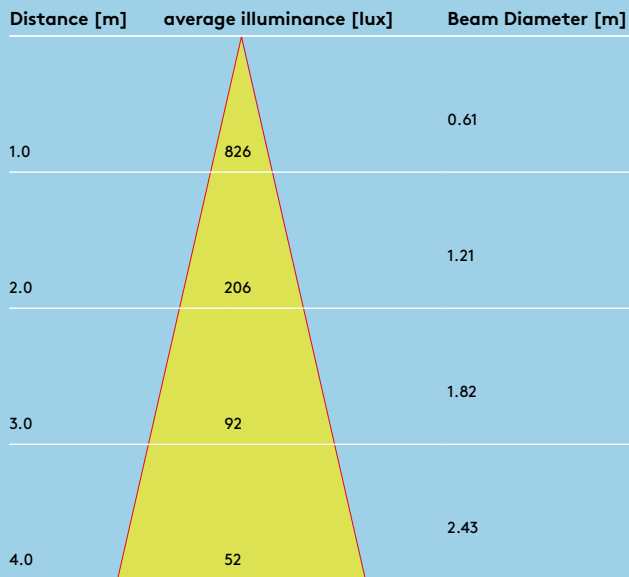

Cone diagram*

* Cone diagram is showing the fitting with the 38° lens

Ordering guide

Description	Wt (kg)	Cat. No.
FRED LED IP65 75 550 840	0.3	FR550Z4K
FRED LED IP65 75 550 830	0.3	FR550Z3K
Accessories		
FRED TRIM CHR	0.5	FRTRMC
FRED TRIM SAT	0.5	FRTRMSAC
FRED TRIM BRO	0.5	FRTRMBR
FRED TRIM GLOSSY WH	0.5	FRTRMGW
FRED TRIM MATT BLK	0.5	FRTRMB
FRED LENS 24°	0.01	FRLNS24
FRED LENS 46°	0.01	FRLNS46
FRED LENS 15° WALL WASH	0.01	FRLNSWW
Spare parts		
FRED LENS 38°	0.01	FRLNS38
FRED TRIM MATT WH	0.5	FRTRMW
* FRED Connector	0.05	FRCONEC

* New