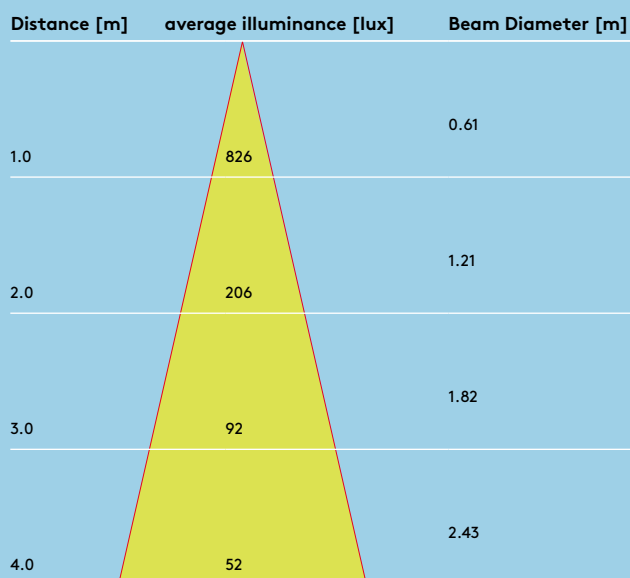

Cone diagram*

* Cone diagram is showing the fitting with the 38° lens

Ordering guide

Description	Wt (kg)	Cat. No.
FRED LED IP65 75 550 840	0.3	FR550Z4K
FRED LED IP65 75 550 830	0.3	FR550Z3K
Accessories		
FRED TRIM CHR	0.5	FRTRMC
FRED TRIM SAT	0.5	FRTRMSAC
FRED TRIM BRO	0.5	FRTRMBR
FRED TRIM GLOSSY WH	0.5	FRTRMGW
FRED TRIM MATT BLK	0.5	FRTRMB
FRED LENS 24°	0.01	FRLNS24
FRED LENS 46°	0.01	FRLNS46
FRED LENS 15° WALL WASH	0.01	FRLNSWW
Spare parts		
FRED LENS 38°	0.01	FRLNS38
FRED TRIM MATT WH	0.5	FRTRMW
* FRED Connector	0.05	FRCONEC

* New