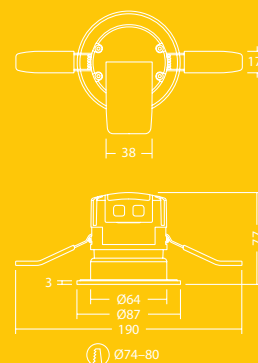

### Light source information

- 550 lm (7W); 80 lm/W
- Colour temperature 3000K and 4000K
- Life time 50 000 hours (@L70, Ta 25°C)
- CRI ≥ 80
- MacAdam (initial): 6 step

## Cone diagram\*

\* Cone diagram is showing the fitting with the 38° lens