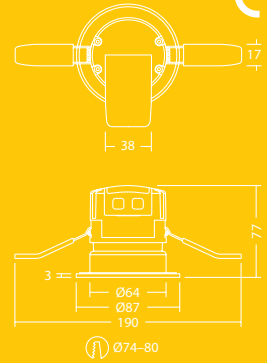

Retail shops

Schools and
universities

Hotels

Light source information

- 550 lm (7W); 80 lm/W
- Color temperature 3000K and 4000 K
- Life time 50 000 hours (@L70, Ta 25°C)
- CRI ≥ 80
- McAdam (initial): 6 step

Cone diagram*

Distance [m]	Cone Diameter [m]	Illuminance [lx]
0.5	0.45	E(0°) 2481
		E(C0) 24.1° 946
1.0	0.89	E(0°) 620
		E(C0) 24.1° 237
1.5	1.34	E(0°) 276
		E(C0) 24.1° 105
2.0	1.79	E(0°) 155
		E(C0) 24.1° 59
2.5	2.24	E(0°) 99
		E(C0) 24.1° 38
3.0	2.68	E(0°) 69
		E(C0) 24.1° 26

— C0 - C180 (Half-value Angle: 48.2°)

* Cone diagram is showing the fitting with the 46° lens

Ordering guide

Description	Wt (kg)	Cat. No.
FRED LED IP65 75 550 840	0.5	FR550Z4K
FRED LED IP65 75 550 830	0.5	FR550Z3K
Accessories		
FRED TRIM CHR		FRTRMC
FRED TRIM SAT		FRTRMSAC
FRED TRIM BRO		FRTRMBR
FRED TRIM GLOSSY WH		FRTRMGW
FRED TRIM MATT BLK		FRTRMB
FRED LENS 24°		FRLNS24
FRED LENS 46°		FRLNS46
FRED LENS 15° WALL WASH		FRLNSWW
Spare parts		
FRED LENS 38°		FRLNS38
FRED TRIM MATT WH		FRTRMW