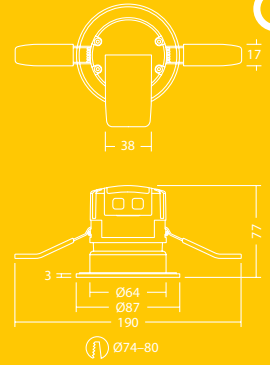

## Cone diagram\*

Distance [m]	Cone Diameter [m]	Illuminance [lx]
0.5	0.45	E(0°) 2481
		E(C0) 24.1° 946
1.0	0.89	E(0°) 620
		E(C0) 24.1° 237
1.5	1.34	E(0°) 276
		E(C0) 24.1° 105
2.0	1.79	E(0°) 155
		E(C0) 24.1° 59
2.5	2.24	E(0°) 99
		E(C0) 24.1° 38
3.0	2.68	E(0°) 69
		E(C0) 24.1° 26

— C0 - C180 (Half-value Angle: 48.2°)

\* Cone diagram is showing the fitting with the 46° lens