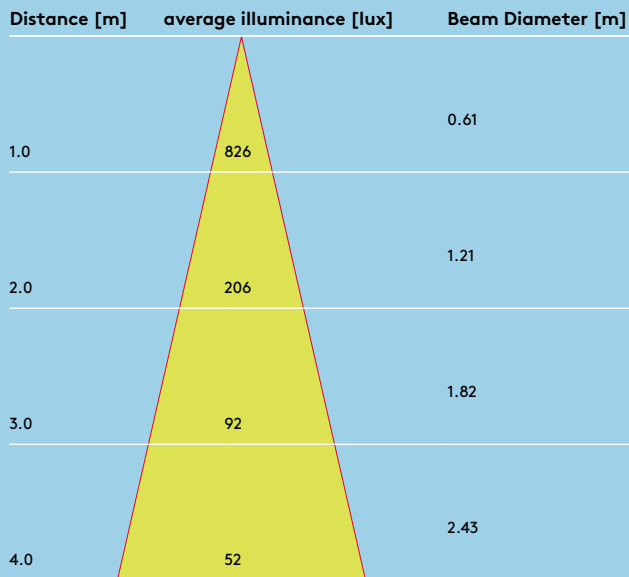

Cone diagram*