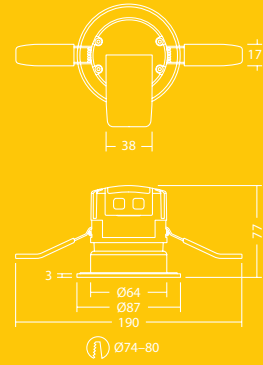

## Cone diagram\*

\* Cone diagram is showing the fitting with the 38° lens