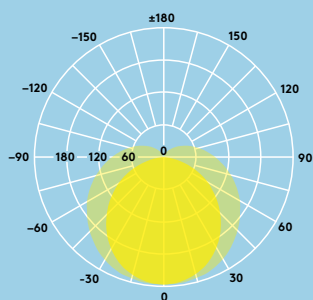

POPPY LED 600 2500 840	560
POPPY LED 1200 2500 840	1160
POPPY LED 1200 5000 840	1160
POPPY LED 1500 4500 840	1460
POPPY LED 1500 6500 840	1460
POPPY LED 1800 6500 840	1722
POPPY LED 1800 8500 840	1722

## Distribuție luminoasă

### Poppy 6500 lm

cd/klm ULOR: 15% DLOR: 85% LOR: 100%

106 lm/W