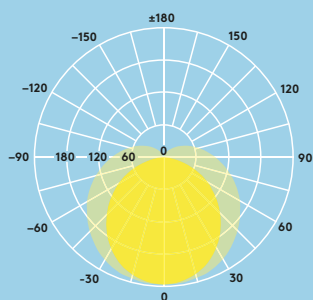

Distribuție luminoasă

Poppy 6500 lm

cd/klm ULOR: 15% DLOR: 85% LOR: 100%

106 lm/W