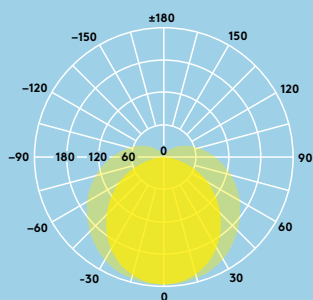

L

POPPY LED 600 2500 840	560
POPPY LED 1200 2500 840	1160
POPPY LED 1200 5000 840	1160
POPPY LED 1500 4500 840	1460
POPPY LED 1500 6500 840	1460
POPPY LED 1800 6500 840	1722
POPPY LED 1800 8500 840	1722

## Distribuție luminoasă

### Poppy 6500 lm

cd/klm ULOR: 15% DLOR: 85% LOR: 100%

106 lm/W