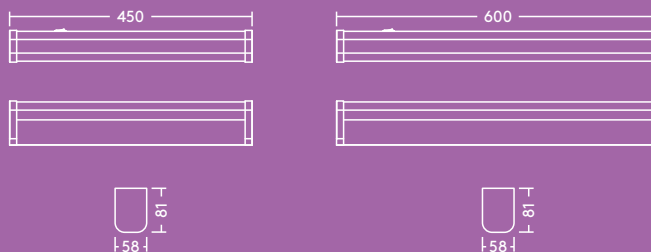

Rozsył światła

Elsa 800 lm

cd/klm ULOR: 0% DLOR: 78% LOR: 22%

100 lm/W

Jak zamawiać

Opis	Waga (kg)	Kod SAP
ELSA LED 600 1200 840 WH	0.8	96630327
ELSA LED 600 1200 830 WH	0.8	96630328
ELSA LED 600 1200 840 MWS WH	0.8	96630329
ELSA LED 600 1200 830 MWS WH	0.8	96630330
ELSA LED 450 800 840 WH	0.6	96630376
ELSA LED 450 800 830 WH	0.6	96630377
ELSA LED 450 800 840 MWS WH	0.6	96630378
ELSA LED 450 800 830 MWS WH	0.6	96630379

830-3000K, 840-4000K

Instalacja/Montaż

- Przeznaczona do montażu ściennego
- Podłączenie zasilania bez użycia narzędzi (kostka zaciskowa)
- Duża przestrzeń z tyłu oprawy umożliwiająca schowanie przewodu zasilającego

Materiały/Wykończenie

Obudowa: Aluminium, malowane na biało (RAL 9016)

Klosz: mleczny poliwęglan
Zaślepki: biały poliwęglan (RAL 9016)

Czujnik obecności

Opcjonalny, mikrofalowy czujnik zastosowany w ELSA zapewnia działanie oprawy, kiedy światło jest naprawdę potrzebne. Wbudowany czujnik ruchu i czujnik natężenia światła dziennego wyłącza oprawę po upływie zaprogramowanego czasu, gdy wokół nie ma ludzi. Pomiar natężenia światła dziennego zapobiega włączaniu oprawy, gdy w pomieszczeniu jest wystarczająco dużo naturalnego światła (powyżej 25 lux).

Specyfikacja

- Zasilacz z certyfikatem ENEC
- II klasa ochronności
- IP44
- IK06

Pięcioletnia gwarancja