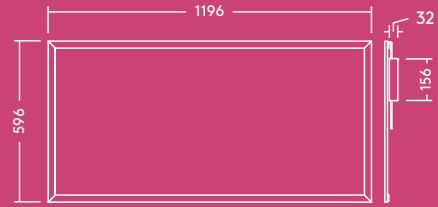

Ruby

Recessed LED Panel

Meet Ruby

Sophisticated and compact, Ruby creates a pleasant atmosphere in communication areas

- Elegant and lightweight design with a evenly lit surface
- Replaces conventional luminaires with 2 × 18 W T8, 4 × 118 W T8, 4 × 136 W T8 and 2 × 136 W T8 and offers more than 40 % energy saving
- Ideal solution for any refurbishment job
- Supplied with 3 pin flex & plug (1.5 m length)
- Suitable for recessed, surface and suspended mounting

1800, 3200
and 4500
lumens, up to
100 lm/W

1200 × 1300 mm
1200 × 1600 mm
600 × 1300 mm
and
600 × 1600 mm

50 000 hours
lifetime

Ideal for...

Offices and
meeting rooms

Schools and
universities

Foyers and
waiting-rooms

Light source information

- 1800 lm (18 W), 4000 K, 100 lm/W
- 3200 lm (32 W), 4000 K, 100 lm/W
- 4500 lm (50 W), 4000 K, 90 lm/W
- CRI 80
- MacAdam (initial): 4 step
- Beam angle: 110°

Specification

- Class II electrical
- IP20
- Ambient operating temperature: -20 to +40 °C