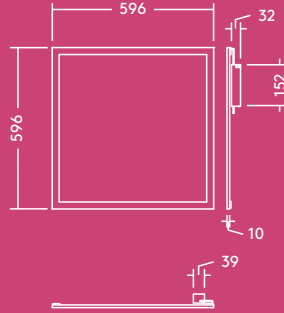

Ruby

Recessed LED Panel

Meet Ruby

Sophisticated and compact, Ruby creates a pleasant atmosphere in communication areas

- Elegant and lightweight design with a evenly lit surface
- Replaces conventional luminaires with 2 × 18 W T8, 4 × 118 W T8, 4 × 136 W T8 and 2 × 136 W T8 and offers more than 40 % energy saving
- Ideal solution for any refurbishment job
- Supplied with 3 pin flex & plug (1.5 m length)
- Suitable for recessed, surface and suspended mounting

1800, 3200
and 4500
lumens, up to
100 lm/W

1200 × 1300 mm
1200 × 1600 mm
600 × 1300 mm
and
600 × 1600 mm

50 000 hours
lifetime

Ideal for...

Offices and
meeting rooms

Schools and
universities

Foyers and
waiting-rooms

Light source information

- 1800 lm (18 W), 4000 K, 100 lm/W
- 3200 lm (32 W), 4000 K, 100 lm/W
- 4500 lm (50 W), 4000 K, 90 lm/W
- CRI 80
- MacAdam (initial): 4 step
- Beam angle: 110°

Specification

- Class II electrical
- IP20
- Ambient operating temperature: -20 to +40 °C

Lighting distribution

Ruby 3200lm

cd/klm ULOR: 0 % DLOR: 100 % LOR: 100 %

100lm/W

Ordering guide

Description	Wt (kg)	SAP Code
RUBY LED 1200 × 300 3200 840 FP	3.32	96628981
RUBY LED 1200 × 600 4500 840 FP	4.75	96628982
RUBY LED 600 × 600 3400 840 FP	2.6	96631071
RUBY LED 600 × 300 2000 840 FP	1.3	96631070
Accessories		
RUBY LED 1200 × 300 Suspension Kit		96629238
RUBY LED 1200 × 600 Suspension Kit		96629085