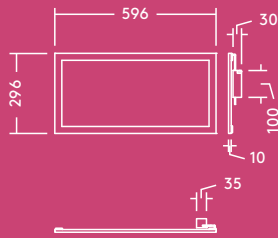

Ruby

Recessed LED Panel

Meet Ruby

Sophisticated and compact, Ruby creates a pleasant atmosphere in communication areas

- Elegant and lightweight design with a evenly lit surface
- Replaces conventional luminaires with 2 × 18 W T8, 4 × 118 W T8, 4 × 136 W T8 and 2 × 136 W T8 and offers more than 40 % energy saving
- Ideal solution for any refurbishment job
- Supplied with 3 pin flex & plug (1.5 m length)
- Suitable for recessed, surface and suspended mounting

1800, 3200
and 4500
lumens, up to
100 lm/W

1200 × 1300 mm
1200 × 1600 mm
600 × 1300 mm
and
600 × 1600 mm

50 000 hours
lifetime

Ideal for...

Offices and
meeting rooms

Schools and
universities

Foyers and
waiting-rooms

Light source information

- 1800 lm (18 W), 4000 K, 100 lm/W
- 3200 lm (32 W), 4000 K, 100 lm/W
- 4500 lm (50 W), 4000 K, 90 lm/W
- CRI 80
- MacAdam (initial): 4 step
- Beam angle: 110°

Specification

- Class II electrical
- IP20
- Ambient operating temperature: -20 to +40 °C