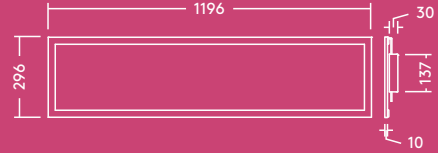

Ruby

Recessed LED Panel

Meet Ruby

Sophisticated and compact, Ruby creates a pleasant atmosphere in communication areas

- Elegant and lightweight design with a evenly lit surface
- Replaces conventional luminaires with 2 × 18 W T8, 4 × 118 W T8, 4 × 136 W T8 and 2 × 136 W T8 and offers more than 40 % energy saving
- Ideal solution for any refurbishment job
- Supplied with 3 pin flex & plug (1.5 m length)
- Suitable for recessed, surface and suspended mounting

1800, 3200
and 4500
lumens, up to
100 lm/W

1200 × 1300 mm
1200 × 1600 mm
600 × 1300 mm
and
600 × 1600 mm

50 000 hours
lifetime

Ideal for...

Offices and
meeting rooms

Schools and
universities

Foyers and
waiting-rooms

Light source information

- 1800 lm (18 W), 4000 K, 100 lm/W
- 3200 lm (32 W), 4000 K, 100 lm/W
- 4500 lm (50 W), 4000 K, 90 lm/W
- CRI 80
- MacAdam (initial): 4 step
- Beam angle: 110°

Specification

- Class II electrical
- IP20
- Ambient operating temperature: -20 to +40 °C