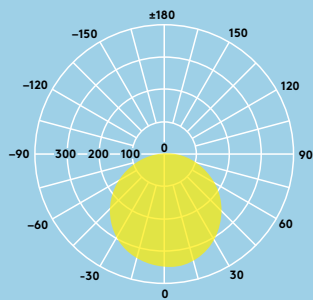

Lighting distribution

Ruby 3200lm

cd/klm ULOR: 0 % DLOR: 100 % LOR: 100 %

100lm/W