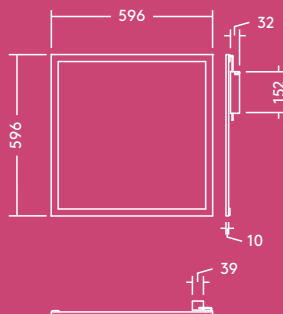

Lighting distribution

Ruby 3200lm

cd/klm ULOR: 0% DLOR: 100% LOR: 100%

100lm/W

Ordering guide

Description	Wt (kg)	SAP Code
RUBY LED 1200x300 3200 840 FP	3.32	96628981
RUBY LED 1200x600 4500 840 FP	4.75	96628982
RUBY LED 600x600 3400 840 FP	2.6	96631071
RUBY LED 600x300 2000 840 FP	1.3	96631070
Accessories		
RUBY LED 1200 x 300 Suspension Kit		96629238
RUBY LED 1200 x 600 Suspension Kit		96629085

Installation/Mounting

- Lay-in installation in T-bar ceiling grids
- Suitable for suspension and surface mounting (available as accessories)

Material/Finish

Body: Aluminum, white finish (RAL 9003)
Diffuser: high uniformity PS diffuser
Light guide plate: PMMA