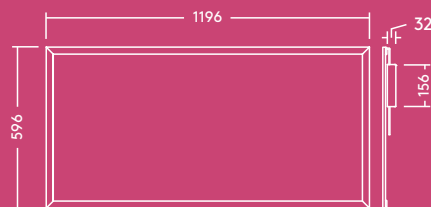

Lighting distribution

Ruby 3200lm

cd/klm ULOR: 0% DLOR: 100% LOR: 100%

100lm/W

Ordering guide

Description	Wt (kg)	SAP Code
RUBY LED 1200x300 3200 840 FP	3.32	96628981
RUBY LED 1200x600 4500 840 FP	4.75	96628982
RUBY LED 600x600 3400 840 FP	2.6	96631071
RUBY LED 600x300 2000 840 FP	1.3	96631070
Accessories		
RUBY LED 1200 x 300 Suspension Kit		96629238
RUBY LED 1200 x 600 Suspension Kit		96629085

Installation/Mounting

- Lay-in installation in T-bar ceiling grids
- Suitable for suspension and surface mounting (available as accessories)

Material/Finish

Body: Aluminum, white finish (RAL 9003)
Diffuser: high uniformity PS diffuser
Light guide plate: PMMA