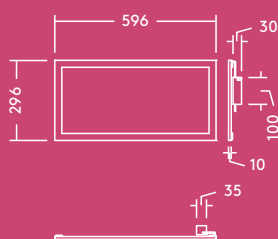

Lighting distribution

Ruby 3200lm

cd/klm ULOR: 0% DLOR: 100% LOR: 100%

100lm/W

Ordering guide

Description	Wt (kg)	SAP Code
RUBY LED 1200x300 3200 840 FP	3.32	96628981
RUBY LED 1200x600 4500 840 FP	4.75	96628982
RUBY LED 600x600 3400 840 FP	2.6	96631071
RUBY LED 600x300 2000 840 FP	1.3	96631070
Accessories		
RUBY LED 1200 x 300 Suspension Kit		96629238
RUBY LED 1200 x 600 Suspension Kit		96629085

Installation/Mounting

- Lay-in installation in T-bar ceiling grids
- Suitable for suspension and surface mounting (available as accessories)

Material/Finish

Body: Aluminum, white finish (RAL 9003)
Diffuser: high uniformity PS diffuser
Light guide plate: PMMA