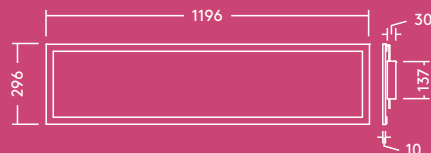

Lighting distribution

Ruby 3200lm

cd/klm ULOR: 0% DLOR: 100% LOR: 100%

100lm/W

Ordering guide

Description	Wt (kg)	SAP Code
RUBY LED 1200x300 3200 840 FP	3.32	96628981
RUBY LED 1200x600 4500 840 FP	4.75	96628982
RUBY LED 600x600 3400 840 FP	2.6	96631071
RUBY LED 600x300 2000 840 FP	1.3	96631070
Accessories		
RUBY LED 1200 x 300 Suspension Kit		96629238
RUBY LED 1200 x 600 Suspension Kit		96629085

Installation/Mounting

- Lay-in installation in T-bar ceiling grids
- Suitable for suspension and surface mounting (available as accessories)

Material/Finish

Body: Aluminum, white finish (RAL 9003)
Diffuser: high uniformity PS diffuser
Light guide plate: PMMA