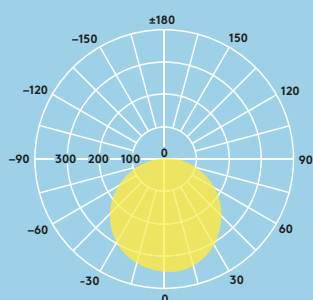

Lighting distribution

Ruby 3200lm

cd/klm ULOR: 0% DLOR: 100% LOR: 100%

100lm/W

Ordering guide

Description	Wt (kg)	SAP Code
RUBY LED 1200x300 3200 840 FP	3.32	96628981
RUBY LED 1200x600 4500 840 FP	4.75	96628982
RUBY LED 600x600 3400 840 FP	2.6	96631071
RUBY LED 600x300 2000 840 FP	1.3	96631070
Accessories		
RUBY LED 1200 x 300 Suspension Kit		96629238
RUBY LED 1200 x 600 Suspension Kit		96629085

Installation/Mounting

- Lay-in installation in T-bar ceiling grids
- Suitable for suspension and surface mounting (available as accessories)

Material/Finish

Body: Aluminum, white finish (RAL 9003)
Diffuser: high uniformity PS diffuser
Light guide plate: PMMA