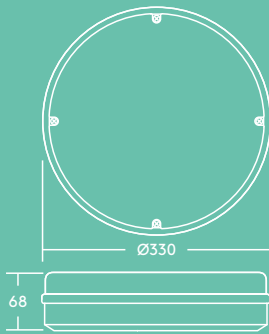

Circulation Corridors

Public entrance areas

Underpasses

Stairwells

Light source information

- 2000 lm (20 W), 1200 lm (13 W), and 800 lm (10 W), up to 100 lm/W
- 4000K neutral white LED
- Lifetime 50 000 hours (@L70B50, Ta 25 °C)
- CRI80

Bezel trim BLK

Bezel trim WH

Bezel trim SIL

Eyelid trim

Eyelid grille trim

Lighting distribution

Lara 1200lm

cd/klm ULOR: 50% DLOR: 50% LOR: 100%