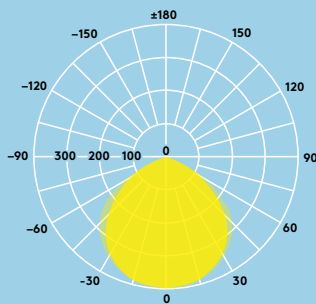

Lysfordeling

Leonie 5000 lm

cd/klm ULOR: 0% DLOR: 100% LOR: 100%

100lm/W