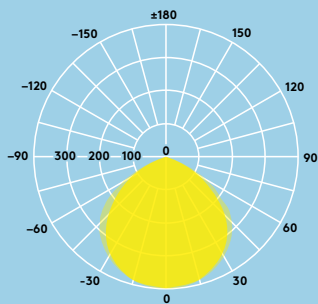

Lysfordeling

Leonie 5000 lm

cd/klm ULOR: 0% DLOR: 100% LOR: 100%