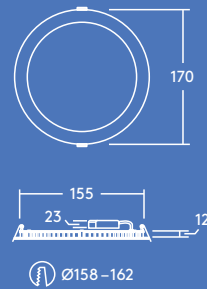

Available in
600, 900,
1500 and 2000
lumen versions

110, 160
and 210 mm
cut-outs

Save up to
50% energy
compared to
compact
fluorescent
downlights

IP44: splash
resistant
(from below)

35 000 hours
lifetime

3 h emergency
version
available

Ideal for...

Corridors

Reception areas

Offices and meeting rooms

Schools and universities

Light source information

- 600lm (8W), 900lm (12W), 1500lm (18W) and 2000lm (22W) up to 91lm/W
- Color temperatures: 4000K and 3000K
- 35 000 hour rated life (@L70, Ta 25°C)
- CRI80
- MacAdam (initial): 4 step

Lighting distribution

Zoe 900lm

cd/klm ULOR: 0% DLOR: 100% LOR: 100%

83lm/W

Ordering guide

Description	Wt (kg)	SAP Code
ZOE LED DL 110 600 840	0.2	96666088
ZOE LED DL 160 900 840	0.33	96666089
ZOE LED DL 210 1500 840	0.48	96666090
ZOE LED DL 210 2000 840	0.48	96666091
ZOE LED DL 110 600 830	0.2	96666092
ZOE LED DL 160 900 830	0.33	96666093
ZOE LED DL 210 1500 830	0.48	96666094
ZOE LED DL 210 2000 830	0.48	96666095
Accessories		
Just Emergency PLUG&PLAY E3 Kit	0.36	96628839