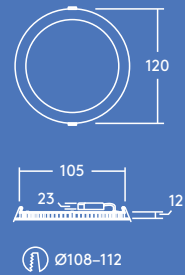

Available in
600, 900,
1500 and 2000
lumen versions

110, 160
and 210 mm
cut-outs

Save up to
50% energy
compared to
compact
fluorescent
downlights

IP44: splash
resistant
(from below)

35 000 hours
lifetime

3 h emergency
version
available

Ideal for...

Corridors

Reception areas

Offices and meeting rooms

Schools and universities

Light source information

- 600lm (8W), 900lm (12W), 1500lm (18W) and 2000lm (22W) up to 91lm/W
- Color temperatures: 4000K and 3000K
- 35 000 hour rated life (@L70, Ta 25°C)
- CRI80
- MacAdam (initial): 4 step

Lighting distribution

Zoe 900lm

cd/klm ULOR: 0% DLOR: 100% LOR: 100%

83lm/W

Ordering guide

Description	Wt (kg)	SAP Code
ZOE LED DL 110 600 840	0.2	96666088
ZOE LED DL 160 900 840	0.33	96666089
ZOE LED DL 210 1500 840	0.48	96666090
ZOE LED DL 210 2000 840	0.48	96666091
ZOE LED DL 110 600 830	0.2	96666092
ZOE LED DL 160 900 830	0.33	96666093
ZOE LED DL 210 1500 830	0.48	96666094
ZOE LED DL 210 2000 830	0.48	96666095
Accessories		
Just Emergency PLUG&PLAY E3 Kit	0.36	96628839