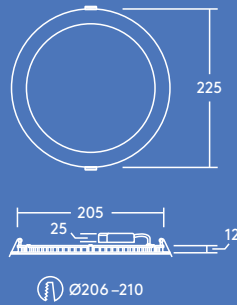

Lighting distribution

Zoe 900lm

cd/klm ULOR: 0% DLOR: 100% LOR: 100%

83lm/W

Ordering guide

Description	Wt (kg)	SAP Code
ZOE LED DL 110 600 840	0.2	96666088
ZOE LED DL 160 900 840	0.33	96666089
ZOE LED DL 210 1500 840	0.48	96666090
ZOE LED DL 210 2000 840	0.48	96666091
ZOE LED DL 110 600 830	0.2	96666092
ZOE LED DL 160 900 830	0.33	96666093
ZOE LED DL 210 1500 830	0.48	96666094
ZOE LED DL 210 2000 830	0.48	96666095
Accessories		
Just Emergency PLUG&PLAY E3 Kit	0.36	96628839