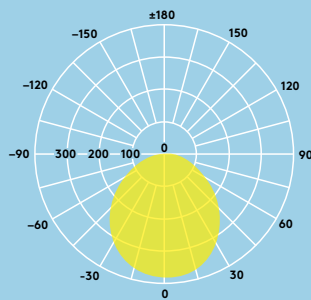

Ideal for...

Corridors

Reception areas

Offices and meeting rooms

Schools and universities

Light source information

- 600lm (8W), 900lm (12W), 1500lm (18W) and 2000lm (22W) up to 91lm/W
- Color temperatures: 4000K and 3000K
- 35 000 hour rated life (@L70, Ta 25°C)
- CRI80
- MacAdam (initial): 4 step

Lighting distribution

Zoe 900lm

cd/klm ULOR: 0% DLOR: 100% LOR: 100%

83lm/W

Ordering guide

Description	Wt (kg)	SAP Code
ZOE LED DL 110 600 840	0.2	96666088
ZOE LED DL 160 900 840	0.33	96666089
ZOE LED DL 210 1500 840	0.48	96666090
ZOE LED DL 210 2000 840	0.48	96666091
ZOE LED DL 110 600 830	0.2	96666092
ZOE LED DL 160 900 830	0.33	96666093
ZOE LED DL 210 1500 830	0.48	96666094
ZOE LED DL 210 2000 830	0.48	96666095
Accessories		
Just Emergency PLUG&PLAY E3 Kit	0.36	96628839