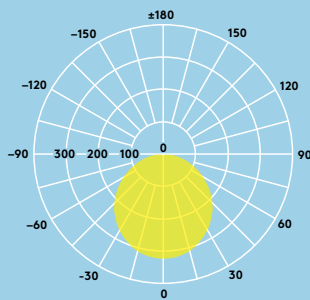

900 and 1200
lumens, up to
67lm/W

Save up to
50% energy
compared with
CFL luminaires

30 000 hours
lifetime

300 mm
diameter

IK08 rated
impact
resistance

Sealed to IP66
for protected
exterior
applications

Ideal for...

Corridors

Public entrance
areas

Stairwells

Underpasses

Toilets and bathrooms

Light source information

- 1200lm (18W), 67lm/W and 900lm (18W), 53lm/W
- 4000K neutral white LED
- Life time 30 000 hours (@L70, Ta 25°C)
- CRI80
- Beam angle: 120°

Lighting distribution

Tom 1200lm

cd/klm ULOR: 3% DLOR: 97% LOR: 100%

Ordering guide

| Description | Wt (kg) | SAP Code |
|---------------------------------|---------|----------|
| TOM LED 300 1200 840 WH | 0.6 | 96666080 |
| TOM LED 300 1200 840 BLK | 0.6 | 96666081 |
| TOM LED 300 1200 840 MWS WH | 0.6 | 96666082 |
| TOM LED 300 1200 840 MWS BLK | 0.6 | 96666083 |
| TOM LED EYE 300 900 840 WH | 0.6 | 96666084 |
| TOM LED EYE 300 900 840 BLK | 0.6 | 96666085 |
| TOM LED EYE 300 900 840 MWS WH | 0.6 | 96666086 |
| TOM LED EYE 300 900 840 MWS BLK | 0.6 | 96666087 |