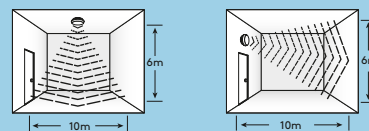

Sensor Range

at 100% sensitivity

Controllability

Sensitivity	10%, 50%, 75%, 100%
Time	5s, 90s, 5min, 15min
lux	2lux, 10lux, 50lux, disable