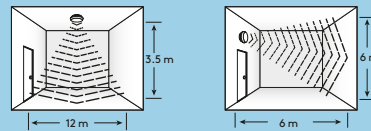

Sensor Range

at 100 % sensitivity

Controlability

📶 Sensitivity	20 %, 50 %, 75 %, 100 %
🕒 Time	10s, 1min, 5min, 10min, 15min, 20min, 25min, 30min
✳ lux	10lux, 20lux, 50lux, 100lux, 200lux, 300lux, 500lux, disable