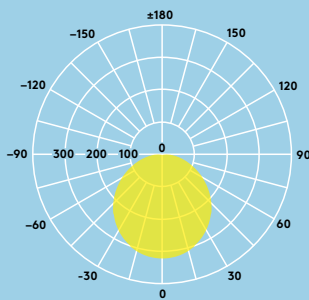

Lighting distribution

Tom Vario 2000 lm
cd/klm ULOR: 5 %
DLOR: 95 %
LOR: 100 %

Light source information Specification

- 1200lm (14W), 86lm/W and 2000lm (20W), 100lm/W
- Colour temperature switch 4000K and 3000K
- Life time 50000 hours (@L70, Ta 25°C)
- CRI80
- MacAdam (initial): 6 step
- Class II electrical
- IP66
- IK10
- Ambient operating temperature: -20 to +40°C

Installation/Mounting

- Suitable for wall or ceiling mounting
- Quick and easy installation thanks to a piano key terminal for wires up to 2.5 mm²

Material/Finish

Body: White (RAL 9010), Black (RAL 9005), polycarbonate (UV stabilised)
Diffuser: Opal, polycarbonate (UV stabilised)

Ordering guide

Description	Wt (kg)	WH	BK
TOM VARIO LED 300 2000 830/40	0.75	96631714	96668716
TOM VARIO LED 300 2000 830/40 MWS	0.80	96631715	96668717
TOM VARIO LED 300 1200 830/40	0.75	96632237	96668718
TOM VARIO LED 300 1200 830/40 MWS	0.80	96632238	96668719

MWS: microwave sensor
WH: white, BK: black