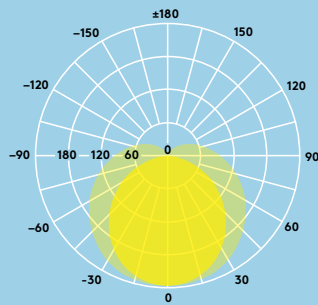

Lighting distribution

Poppy 6500lm

cd/klm ULOR: 15% DLOR: 85% LOR: 100%

106lm/W