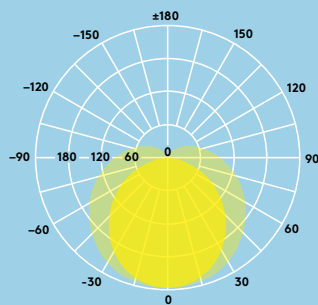

Lighting distribution

Poppy 6500lm

cd/klm ULOR: 15% DLOR: 85% LOR: 100%

106lm/W