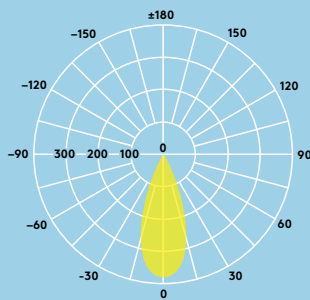

600 and
850 lumens,
100 lm/W

50 000 hours
lifetime

Dimmable

IP44: splash
resistant OR
IP65: Dust
tight and
water resistant
(from below)

68 mm cut-out

2700 K and
3000 K warm
white or 4000 K
neutral white

Ideal for...

Trim round WH

Trim round BLK

Trim round SIL

Trim round IP65

Lighting distribution

100lm/W

Lily 600lm 38°
cd/klm ULOR: 0 %
DLOR: 100 %
LOR: 100 %

Light source information

- 600lm (6W); 100lm/W
- 850lm (8,5W); 100lm/W
- Color temperatures: 2700K, 3000K and 4000K
- Life time 50000 hours (@L80, Ta 25 °C)
- CRI ≥ 90
- MacAdam (initial): 3 step

Specification

- Class II electrical
- IP44 (from below), IP20 (from above); with optional IP65 trim: IP65 (from below), IP20 (from above)
- IK03
- Ambient operating temperature: -20 to 40 °C