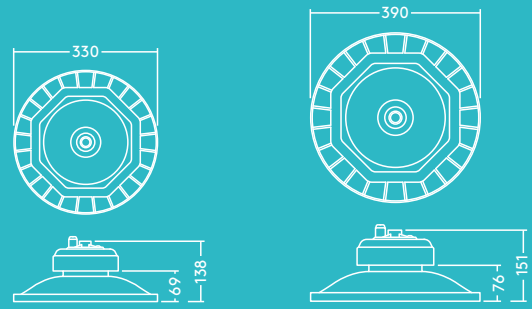

Lighting distribution

George 12000 lm

cd/klm ULOR: 0 % DLOR: 100 % LOR: 100 %

120 lm/W

Ordering guide

Description	Wt (kg)	SAP Code
GEORGE LED 330 12000 840¹	3.40	96630323
GEORGE LED 330 18000 840²	3.80	96630324
GEORGE LED 390 24000 840³	6.00	96630325
GEORGE LED 390 30000 840³	6.00	96630326
Mounting brackets		
SET OF GEORGE STIRRUP S (6pcs)¹	0.37 × 6	96629371
SET OF GEORGE STIRRUP M (6pcs)²	0.39 × 6	96629372
SET OF GEORGE STIRRUP L (6pcs)³	0.47 × 6	96629373
Accessories		
GEORGE PLUG&PLAY E3 Kit	2.1	96631214

¹²³The small numbers indicate how to match fittings and mounting brackets.

Installation/Mounting

- Single point suspension (mounting hook supplied with luminaire)
- Stirrup for wall/ceiling mounting (available as accessory)

Material/Finish

Body: Aluminum die-cast, black (RAL 9017)
Lens: PC

Specification

- Class I electrical
- IP65
- IK08
- Ambient operating temperature: -30 to +50 °C (E3: 0 to +25 °C)

Five year guarantee