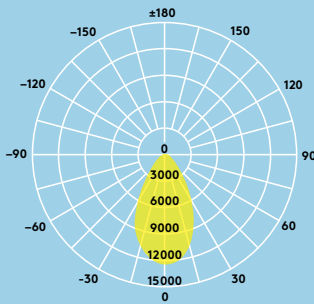

Retail outlets

Exhibition Halls

Warehouses

Light source information

- Lifetime 50 000 hours (@L70, Ta 25 °C)
- 12 000 lm (100 W), 18 000 lm (150 W), 24 000 lm (200 W), 30 000 lm (250 W), up to 120 lm/W
- Colour temperature: 4000 K
- <25 UGR
- CRI 80
- MacAdam (initial): 5 step

Lighting distribution

George 12000 lm

cd/klm ULOR: 0 % DLOR: 100 % LOR: 100 %

120 lm/W  

Ordering guide

Description	Wt (kg)	SAP Code
GEORGE LED 330 12000 840 ¹	3.40	96630323
GEORGE LED 330 18000 840 ²	3.80	96630324
GEORGE LED 390 24000 840 ³	6.00	96630325
GEORGE LED 390 30000 840 ³	6.00	96630326
Mounting brackets		
SET OF GEORGE STIRRUP S (6pcs) ¹	0.37 × 6	96629371
SET OF GEORGE STIRRUP M (6pcs) ²	0.39 × 6	96629372
SET OF GEORGE STIRRUP L (6pcs) ³	0.47 × 6	96629373
Accessories		
GEORGE PLUG&PLAY E3 Kit	2.1	96631214