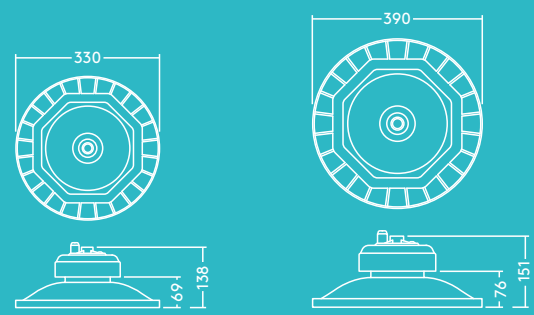

Lighting distribution

George 12000 lm

cd/klm ULOR: 0% DLOR: 100% LOR: 100%

Ordering guide

Description	Wt (kg)	SAP Code
GEORGE LED 330 12000 840¹	3.40	96630323
GEORGE LED 330 18000 840²	3.80	96630324
GEORGE LED 390 24000 840³	6.00	96630325
GEORGE LED 390 30000 840³	6.00	96630326
Mounting brackets		
SET OF GEORGE STIRRUP S (6pcs)¹	0.37x6	96629371
SET OF GEORGE STIRRUP M (6pcs)²	0.39x6	96629372
SET OF GEORGE STIRRUP L (6pcs)³	0.47x6	96629373
Accessories		
GEORGE PLUG&PLAY E3 Kit	2.1	96631214

¹²³The small numbers indicate how to match fittings and mounting brackets.

Installation/Mounting

- Single point suspension (mounting hook supplied with luminaire)
- Stirrup for wall/ceiling mounting (available as accessory)

Material/Finish

Body: Aluminum die-cast, black (RAL9017)
Lens: PC

Specification

- Class I electrical
- IP65
- IK08
- Ambient operating temperature: -30 to +50°C