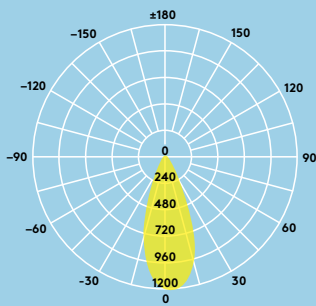

Lighting distribution

Fred 550lm

cd/klm ULOR: 0 % DLOR: 100 % LOR: 100 %