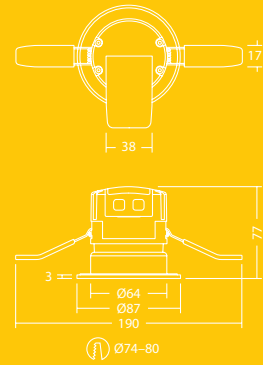

Retail shops

Schools and
universities

Hotels

Light source information

- 550 lm (7W); 80 lm/W
- Color temperature 3000K and 4000 K
- Life time 50 000 hours (@L70, Ta 25°C)
- CRI ≥80
- MacAdam (initial): 6 step

Lighting distribution

Fred 550lm

cd/klm ULOR: 0 % DLOR: 100 % LOR: 100 %

Ordering guide

Description	Wt (kg)	SAP Code
FRED LED IP65 75 550 840	0.3	96630340
FRED LED IP65 75 550 830	0.3	96630341
Accessories		
FRED TRIM CHR	0.5	96630345
FRED TRIM SAT	0.5	96630346
FRED TRIM BRO	0.5	96630390
FRED TRIM GLOSSY WH	0.5	96630573
FRED TRIM MATT BLK	0.5	96630574
FRED LENS 24°	0.01	96630347
FRED LENS 46°	0.01	96630349
FRED LENS 15° WALL WASH	0.01	96630391
★ FRED Connector	0.05	96631529
Spare parts		
FRED LENS 38°	0.01	96630348
FRED TRIM MATT WH	0.5	96630344