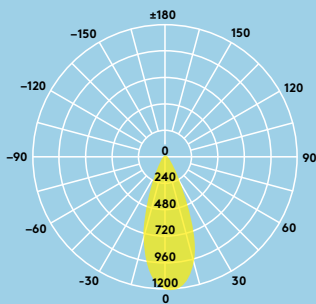

Lighting distribution

Fred 550lm

cd/klm ULOR: 0 % DLOR: 100 % LOR: 100 %