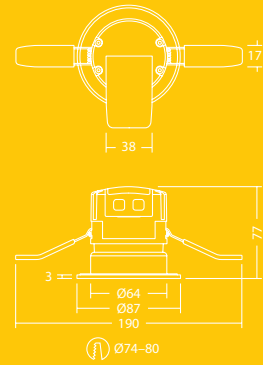

Retail shops

Schools and
universities

Hotels

Light source information

- 550lm (7W); 80lm/W
- Color temperature 3000K and 4000 K
- Life time 50 000 hours (@L70, Ta 25°C)
- CRI ≥80
- McAdam (initial): 6 step

Lighting distribution

Fred 550lm

cd/klm ULOR: 0% DLOR: 100% LOR: 100%

80lm/W  

Ordering guide

Description	Wt (kg)	SAP Code
FRED LED IP65 75 550 840	0.5	96630340
FRED LED IP65 75 550 830	0.5	96630341
Accessories		
FRED TRIM CHR		96630345
FRED TRIM SAT		96630346
FRED TRIM BRO		96630390
FRED TRIM GLOSSY WH		96630573
FRED TRIM MATT BLK		96630574
FRED LENS 24°		96630347
FRED LENS 46°		96630349
FRED LENS 15° WALL WASH		96630391
Spare parts		
FRED LENS 38°		96630348
FRED TRIM MATT WH		96630344