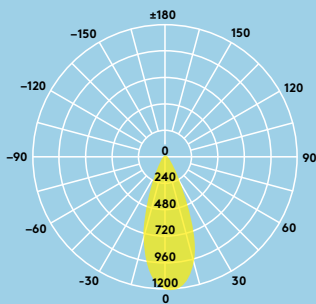

Lighting distribution

Fred 550lm

cd/klm ULOR: 0% DLOR: 100% LOR: 100%

80lm/W