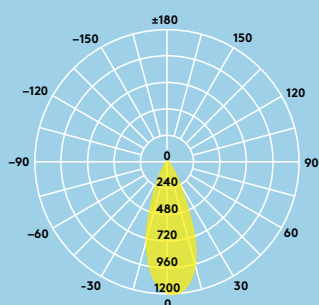

Lighting distribution

Fred 550lm

cd/klm ULOR: 0% DLOR: 100% LOR: 100%

80lm/W