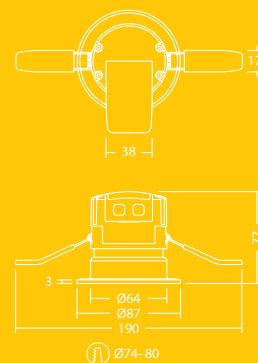

Lighting distribution

Fred 550lm

cd/klm ULOR: 0% DLOR: 100% LOR: 100%

80lm/W

Ordering guide

Description	Wt (kg)	SAP Code
FRED LED IP65 75 550 840	0.3	96630340
FRED LED IP65 75 550 830	0.3	96630341
Accessories		
FRED TRIM CHR	0.5	96630345
FRED TRIM SAT	0.5	96630346
FRED TRIM BRO	0.5	96630390
FRED TRIM GLOSSY WH	0.5	96630573
FRED TRIM MATT BLK	0.5	96630574
FRED LENS 24°	0.01	96630347
FRED LENS 46°	0.01	96630349
FRED LENS 15° WALL WASH	0.01	96630391
★ FRED Connector	0.05	96631529
Spare parts		
FRED LENS 38°	0.01	96630348
FRED TRIM MATT WH	0.5	96630344

★ New

Installation/Mounting

- Fred fire-rated downlight can be installed into a wide range of ceiling types
- Mineral wool insulation can be placed directly over the top of the fitting

Material/Finish

Body: Aluminum heat sink & steel housing
Bezel trim: Aluminum die-cast, matt white
Lens: PMMA
Cover: PC

Specification

- Class II electrical
- IP65 (from below), IP20 (from above)
- IK04