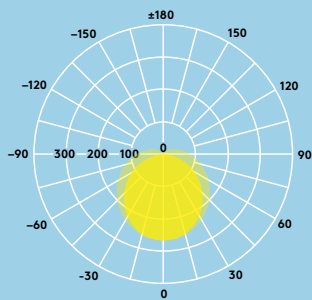

Lighting distribution

Emma 4000lm

cd/klm ULOR: 11% DLOR: 89% LOR: 100%

114lm/W