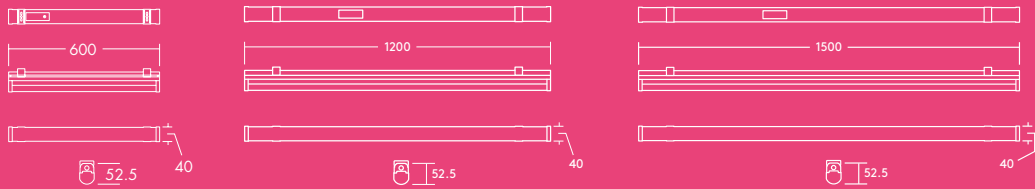

2000, 4000  
and 6000  
lumens, up to  
120 lm/W

50 000 hours  
lifetime

Save up to  
50% energy  
compared with  
fluorescent  
battens

600 mm  
1200 mm  
and 1500 mm

IK08 rated  
impact  
resistance

3000K warm  
white or  
4000K neutral  
white

### Light source information

- 2000lm (25W), 4000lm (35W) and 6000lm (50W), up to 120lm/W
- Color temperature 3000K and 4000K
- 50 000 hour rated life (@L70, Ta 25 °C)
- CRI 80
- McAdam (initial): 5 step