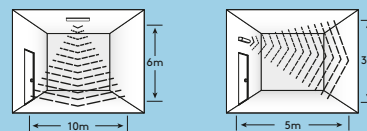

Sensor Range

at 100% sensitivity

Presence sensor

Elsa's microwave sensor option will ensure that light is only delivered when needed. This sensor is a motion switch, which turns on the light on detection of movement, and turns off after a pre-selected hold-time when there are no people around. A daylight sensor is also built-in to prevent the light switching on when there is sufficient natural light (above 25 lux).

Controllability

📶 Sensitivity	50%, 100%
🕒 Time	5 sec, 1 min, 3 min, 10 min
✳️ lux	25 lux, disable