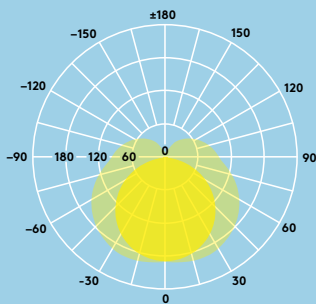

800 lm and
1200 lm,
100 lm/W

IP44: splash
resistant

3000 K warm
white or
4000 K neutral
white

IK06 rated
impact
resistance

Presence
sensor
optional

50 000 hours
lifetime

Ideal for...

Sanitary rooms

Specification

- ENEC certified driver
- Class II electrical
- IP44
- IK06

Light source information

- 800 lm (8 W) & 1200 lm (12 W); 100 lm/W
- Color temperatures: 3000 K and 4000 K
- Life time 50 000 hours (@L70, T_a 25°C)
- CRI ≥ 80
- McAdam (initial): 6 step

Lighting distribution

Elsa 800 lm

cd/klm ULOR: 0% DLOR: 78% LOR: 22%

100 lm/W

Ordering guide

Description	Wt (kg)	SAP Code
ELSA LED 600 1200 840 WH	0.8	96630327
ELSA LED 600 1200 830 WH	0.8	96630328
ELSA LED 600 1200 840 MWS WH	0.8	96630329
ELSA LED 600 1200 830 MWS WH	0.8	96630330
ELSA LED 450 800 840 WH	0.6	96630376
ELSA LED 450 800 830 WH	0.6	96630377
ELSA LED 450 800 840 MWS WH	0.6	96630378
ELSA LED 450 800 830 MWS WH	0.6	96630379