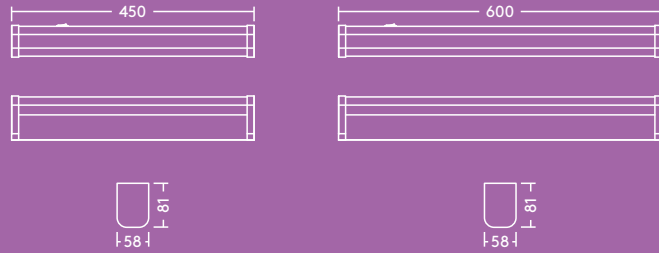

Elsa

LED Bathroom Mirror Luminaire

Meet Elsa

Splash resistant,
practical and attractive
at the same time, Elsa
takes care of your looks

- Bathroom mirror luminaire with an elegant and timeless design
- Opal diffuser ensuring visual comfort and a fully homogeneous illumination
- Integrated on/off switch
- Tool-free wiring for quick installation
- 2 lengths: 600 mm with 1200 lm and 450 mm with 800 lm
- Presence sensor options available

800 lm and
1200 lm,
100 lm/W

IP44: splash
resistant

3000 K warm
white or
4000 K neutral
white

IK06 rated
impact
resistance

Presence
sensor
optional

50 000 hours
lifetime

Ideal for...

Sanitary rooms

Specification

- ENEC certified driver
- Class II electrical
- IP44
- IK06

Light source information

- 800 lm (8 W) & 1200 lm (12 W); 100 lm/W
- Color temperatures: 3000 K and 4000 K
- Life time 50 000 hours (@L70, T_a 25°C)
- CRI ≥ 80
- McAdam (initial): 6 step

Lighting distribution

Elsa 800 lm

cd/klm ULOR: 0% DLOR: 78% LOR: 22%

100 lm/W

Ordering guide

Description	Wt (kg)	SAP Code
ELSA LED 600 1200 840 WH	0.8	96630327
ELSA LED 600 1200 830 WH	0.8	96630328
ELSA LED 600 1200 840 MWS WH	0.8	96630329
ELSA LED 600 1200 830 MWS WH	0.8	96630330
ELSA LED 450 800 840 WH	0.6	96630376
ELSA LED 450 800 830 WH	0.6	96630377
ELSA LED 450 800 840 MWS WH	0.6	96630378
ELSA LED 450 800 830 MWS WH	0.6	96630379