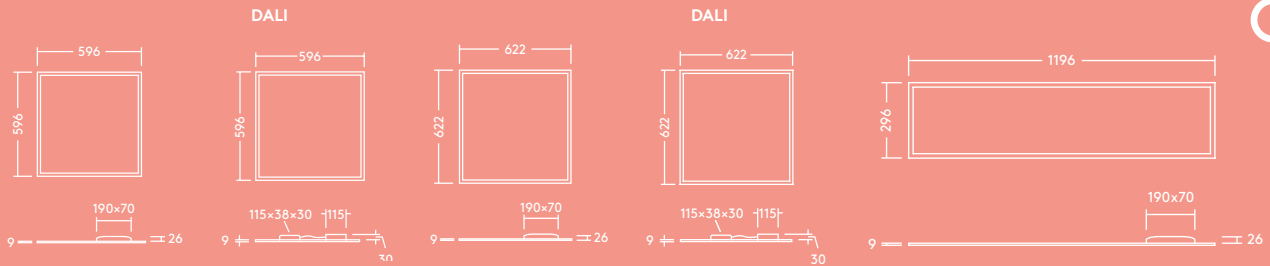

3750 lm,  
110 lm/W

IP44  
(from below):  
Splash  
resistant for  
hassle-free  
cleaning

UGR <19:  
gentle, soft  
and glare-free  
lighting for  
office  
applications

596 × 596 mm  
622 × 622 mm  
1196 × 296 mm

### Ideal for...

Offices and  
meeting rooms

Schools and  
universities

### Light source information

- 596 × 596 & 622 × 622: 3400 lm @ 3000 K (34 W), 3750 lm @ 4000 K (34 W), up to 110 lm/W
- 1196 × 296: 4000 lm @ 3000 K (40 W), 4400 lm @ 4000 K (40 W), up to 110 lm/W
- 50 000 hour rated life (@L80, Ta 25 °C)
- CRI 80
- MacAdam (initial): 4 step
- UGR <19