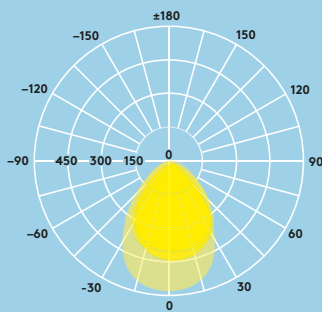

Lighting distribution

Anna 3750 lm

cd/klm ULOR: 0 % DLOR: 100 % LOR: 100 %

110lm/W