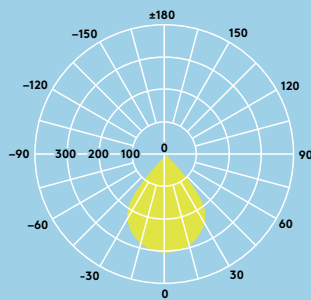

Offices and meeting rooms

Schools and universities

Specification

- Class I electrical
- IP20
- IK02

Lighting distribution

Amy LED 2000lm

cd/klm ULOR: 0 % DLOR: 100 % LOR: 100 %

95lm/W

Light source information

- Lifetime 50 000 hours (@L70, Ta 25 °C)
- 800lm (9W), 1000lm (12W), 1500lm (16W), 2000lm (21W), up to 95lm/W
- Colour temperatures: 4000K and 3000K
- CRI180
- MacAdam (initial): 4 step