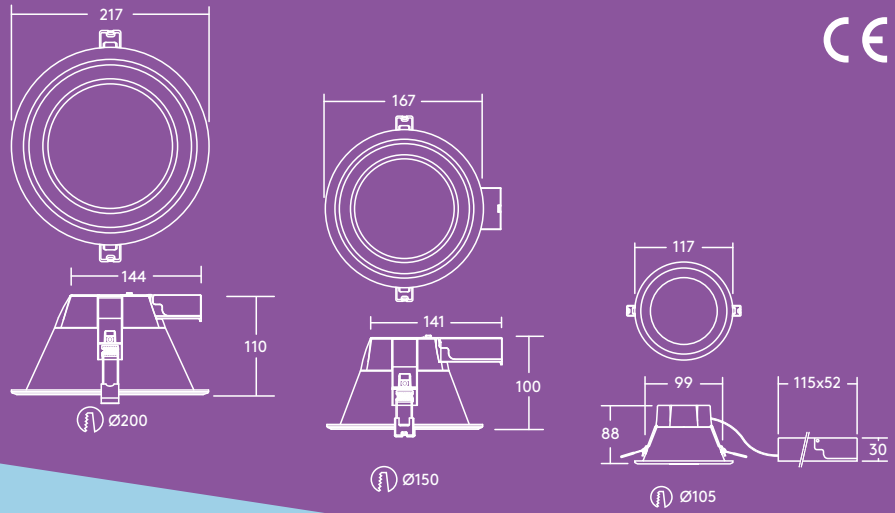

Amy

Recessed LED Downlight

Meet Amy
With a pleasing aesthetic, Amy is the ideal solution for a vast range of applications

- Consistent light output with no shadowing
- Replacement for traditional 1×18 W, 1×26 W, 2×18 W or 2×26 W compact fluorescent downlights
- Choice of 3000 K or 4000 K to suit application use
- Thermally optimised, deep drawn, aluminium body
- Easy, quick and tool-free installation thanks to an external connector box with a 4-pole push-terminal enabling loop-in loop-out wiring
- The fully detachable connector allows for first fix wiring and high voltage circuit testing whilst the luminaire is detached from the connector

800–2000 lumens, up to 95 lm/W

50 000 hours lifetime

Save up to 80% energy compared to compact fluorescent downlights

105, 150 and 200 mm cut-outs

3 h emergency version available

Ideal for...

Corridors

Reception areas

Offices and meeting rooms

Schools and universities

Specification

- Class I electrical
- IP20
- IK02

Lighting distribution

Amy LED 2000lm

cd/klm ULOR: 0 % DLOR: 100 % LOR: 100 %

95lm/W

Installation/Mounting

Amy LED can be installed into a wide range of ceiling types of 2–20 mm thickness (AMY 150 and 200 LED DL) or 2–15 mm thickness (AMY 100 LED DL).

Material/Finish

Body: Aluminum, white finish (RAL 9003)
Diffuser: Polycarbonate