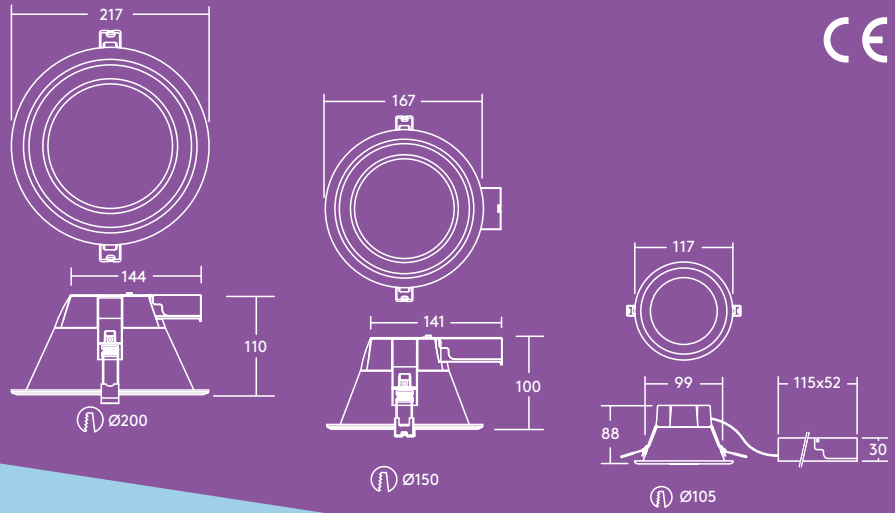

Amy

Recessed LED Downlight

Meet Amy
With a pleasing aesthetic; Amy is the ideal solution for a vast range of applications

- Consistent light output with no shadowing
- Replacement for traditional 1×18 W, 1×26 W, 2×18 W or 2×26 W compact fluorescent downlights
- Choice of 3000 K or 4000 K to suit application use
- Thermally optimised, deep drawn, aluminium body
- Easy, quick and tool-free installation thanks to an external connector box with a 4-pole push-terminal enabling loop-in loop-out wiring
- The fully detachable connector allows for first fix wiring and high voltage circuit testing whilst the luminaire is detached from the connector

800–2000 lumens, up to 95 lm/W

50 000 hours lifetime

Save up to 80% energy compared to compact fluorescent downlights

105, 150 and 200 mm cut-outs

3h emergency version available

Ideal for...

Corridors

Reception areas

Offices and meeting rooms

Schools and universities

Specification

- Class I electrical
- IP20
- IK02

Lighting distribution

Amy LED 2000lm

cd/klm ULOR: 0% DLOR: 100% LOR: 100%

95lm/W

830–3000K, 840–4000K

★ New

Ø 150 - 200 mm

Ø 100 mm

Five year guarantee