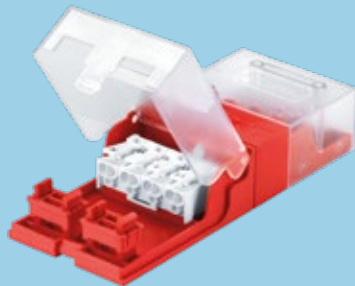

Amy

Recessed LED Downlight

Meet Amy
With a pleasing aesthetic; Amy is the ideal solution for a vast range of applications

- Consistent light output with no shadowing
- Replacement for traditional 1×18 W, 1×26 W, 2×18 W or 2×26 W compact fluorescent downlights
- Choice of 3000 K or 4000 K to suit application use
- Thermally optimised, deep drawn, aluminium body
- Easy, quick and tool-free installation thanks to an external connector box with a 4-pole push-terminal enabling loop-in loop-out wiring
- The fully detachable connector allows for first fix wiring and high voltage circuit testing whilst the luminaire is detached from the connector

800–2000 lumens, up to 95 lm/W

50 000 hours lifetime

Save up to 80% energy compared to compact fluorescent downlights

105, 150 and 200 mm cut-outs

3h emergency version available

Ideal for...

Corridors

Reception areas

Installation/Mounting

Amy LED can be installed into a wide range of ceiling types of 2–20 mm thickness (AMY 150 and 200 LED DL) or 2–15 mm thickness (AMY 100 LED DL).

Material/Finish

Body: Aluminum, white finish (RAL 9003)
Diffuser: Polycarbonate