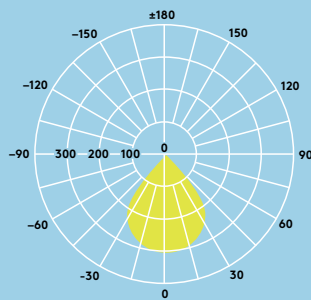

Offices and meeting rooms

Schools and universities

Specification

- Class I electrical
- IP20
- IK02

Lighting distribution

Amy LED 2000lm

cd/klm ULOR: 0% DLOR: 100% LOR: 100%

95lm/W

Light source information

- Lifetime 50 000 hours (@L70, Ta 25 °C)
- 800lm (9W), 1000lm (12W), 1500lm (16W), 2000lm (21W), up to 95lm/W
- Colour temperatures: 4000K and 3000K
- CRI80
- McAdams (initial): 4 step