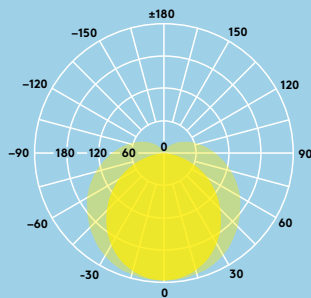

POPPY LED 600 2500 840	560
POPPY LED 1200 2500 840	1160
POPPY LED 1200 5000 840	1160
POPPY LED 1500 4500 840	1460
POPPY LED 1500 6500 840	1460
POPPY LED 1800 6500 840	1722
POPPY LED 1800 8500 840	1722

## Fényeloszlás

### Poppy 6500lm

cd/klm ULOR: 15% DLOR: 85% LOR: 100%

106lm/W