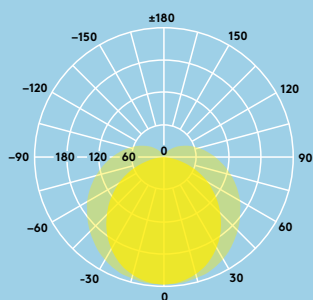

Fényeloszlás

Poppy 6500lm

cd/klm ULOR: 15% DLOR: 85% LOR: 100%

106lm/W