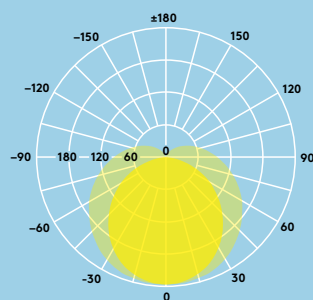

Informations LED

- 2500lm (24W), 4500lm (40W), 5000lm (48W), 6500lm (60W), 8500lm (80W), 106lm/W
- Durée de vie 50 000 heures (@L70, Ta 25°C)
- Température de couleur 4000K
- IRC80
- Tolérance de couleur MacAdam (initial) : 5

LED POPPY 600 2500 840	560
LED POPPY 1200 2500 840	1160
LED POPPY 1200 5000 840	1160
LED POPPY 1500 4500 840	1460
LED POPPY 1500 6500 840	1460
LED POPPY 1800 6500 840	1722
LED POPPY 1800 8500 840	1722

Photométrie

Poppy 6500lm

cd/klm ULOR: 15% DLOR: 85% LOR: 100%

106lm/W

Données commerciales

Description	Poids (kg)	Code SAP
LED POPPY 600 2500 840	1.4	96631257
LED POPPY 1200 2500 840	2.0	96631258
LED POPPY 1200 5000 840	2.0	96631259
LED POPPY 1500 4500 840	3.6	96631260
LED POPPY 1500 6500 840	3.6	96631261
LED POPPY 1800 6500 840	4.3	96631262
LED POPPY 1800 8500 840	4.3	96631263
LED POPPY 1200 2500 840 E3	2.5	96631268
LED POPPY 1200 5000 840 E3	2.5	96631269
LED POPPY 1500 4500 840 E3	4.3	96631270
LED POPPY 1500 6500 840 E3	4.3	96631271
LED POPPY 1800 6500 840 E3	5.0	96631272
LED POPPY 1800 8500 840 E3	5.0	96631273
Accessoires		
LED POPPY kit de suspension	0.04	96631274