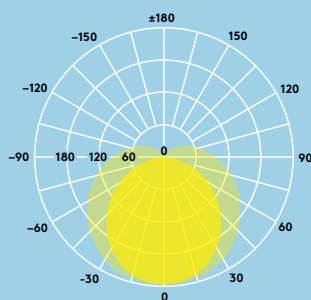

Informations LED

- 2500lm (24W), 4500lm (40W), 5000lm (48W), 6500lm (60W), 8500lm (80W), 106lm/W
- Durée de vie 50 000 heures (@L70, Ta 25°C)
- Température de couleur 4000K
- IRC80
- Tolérance de couleur MacAdam (initial) : 5

LED POPPY 600 2500 840	560
LED POPPY 1200 2500 840	1160
LED POPPY 1200 5000 840	1160
LED POPPY 1500 4500 840	1460
LED POPPY 1500 6500 840	1460
LED POPPY 1800 6500 840	1722
LED POPPY 1800 8500 840	1722

Photométrie

Poppy 6500lm

cd/klm ULOR: 15% DLOR: 85% LOR: 100%

106lm/W

Données commerciales

Description	Poids (kg)	Code SAP
LED POPPY 600 2500 840	1.4	96631257
LED POPPY 1200 2500 840	2.0	96631258
LED POPPY 1200 5000 840	2.0	96631259
LED POPPY 1500 4500 840	3.6	96631260
LED POPPY 1500 6500 840	3.6	96631261
LED POPPY 1800 6500 840	4.3	96631262
LED POPPY 1800 8500 840	4.3	96631263
LED POPPY 1200 2500 840 E3	2.5	96631268
LED POPPY 1200 5000 840 E3	2.5	96631269
LED POPPY 1500 4500 840 E3	4.3	96631270
LED POPPY 1500 6500 840 E3	4.3	96631271
LED POPPY 1800 6500 840 E3	5.0	96631272
LED POPPY 1800 8500 840 E3	5.0	96631273
Accessoires		
LED POPPY kit de suspension	0.04	96631274