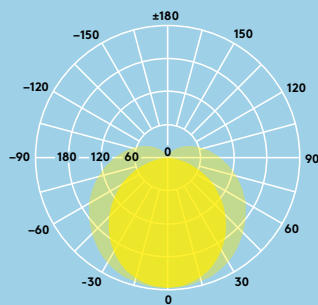

Distribución de la iluminación

Poppy 6500lm

cd/klm ULOR: 15% DLOR: 85% LOR: 100%

106lm/W

Guía de pedidos

Descripción	Peso (kg)	Código SAP
LED POPPY 600 2500 840	1.4	96631257
LED POPPY 1200 2500 840	2.0	96631258
LED POPPY 1200 5000 840	2.0	96631259
LED POPPY 1500 4500 840	3.6	96631260
LED POPPY 1500 6500 840	3.6	96631261
LED POPPY 1800 6500 840	4.3	96631262
LED POPPY 1800 8500 840	4.3	96631263
LED POPPY 1200 2500 840 E3	2.5	96631268
LED POPPY 1200 5000 840 E3	2.5	96631269
LED POPPY 1500 4500 840 E3	4.3	96631270
LED POPPY 1500 6500 840 E3	4.3	96631271
LED POPPY 1800 6500 840 E3	5.0	96631272
LED POPPY 1800 8500 840 E3	5.0	96631273
Accesorios		
Kit de suspensión LED POPPY	0.04	96631274

Instalación/montaje

- Adecuada para el montaje en superficie y para la instalación suspendida
- Posibilidad de acceso posterior y lateral
- Puntos de fijación BESA

Material/acabados

Cuerpo: chapa metálica, acabado blanco (RAL 9002)
Difusor: policarbonato, opalino
Casquillos terminales: policarbonato, blanco (RAL 9002)

Especificación

- Clase I eléctrica
- IP20
- IK08
- Driver certificado por ENEC
- Temperatura ambiente de funcionamiento: De -20 a +40 °C (E3: 0 bis +25 °C)

Repuestos

96631257	POPPY LED 600 2500 840	24W LED 2500 lm	2x 18W T8
96631258	POPPY LED 1200 2500 840	24W LED, 2500lm	1x 36W T8
96631259	POPPY LED 1200 5000 840	48W LED 5000 lm	2x 36W T8
96631260	POPPY LED 1500 4500 840	40W LED 4500 lm	1x 58W T8
96631261	POPPY LED 1500 6500 840	60W LED 6500 lm	2x 58W T8
96631262	POPPY LED 1800 6500 840	60W LED 6500 lm	1x 70W T8
96631263	POPPY LED 1800 8500 840	80W LED 8500 lm	2x 70W T8